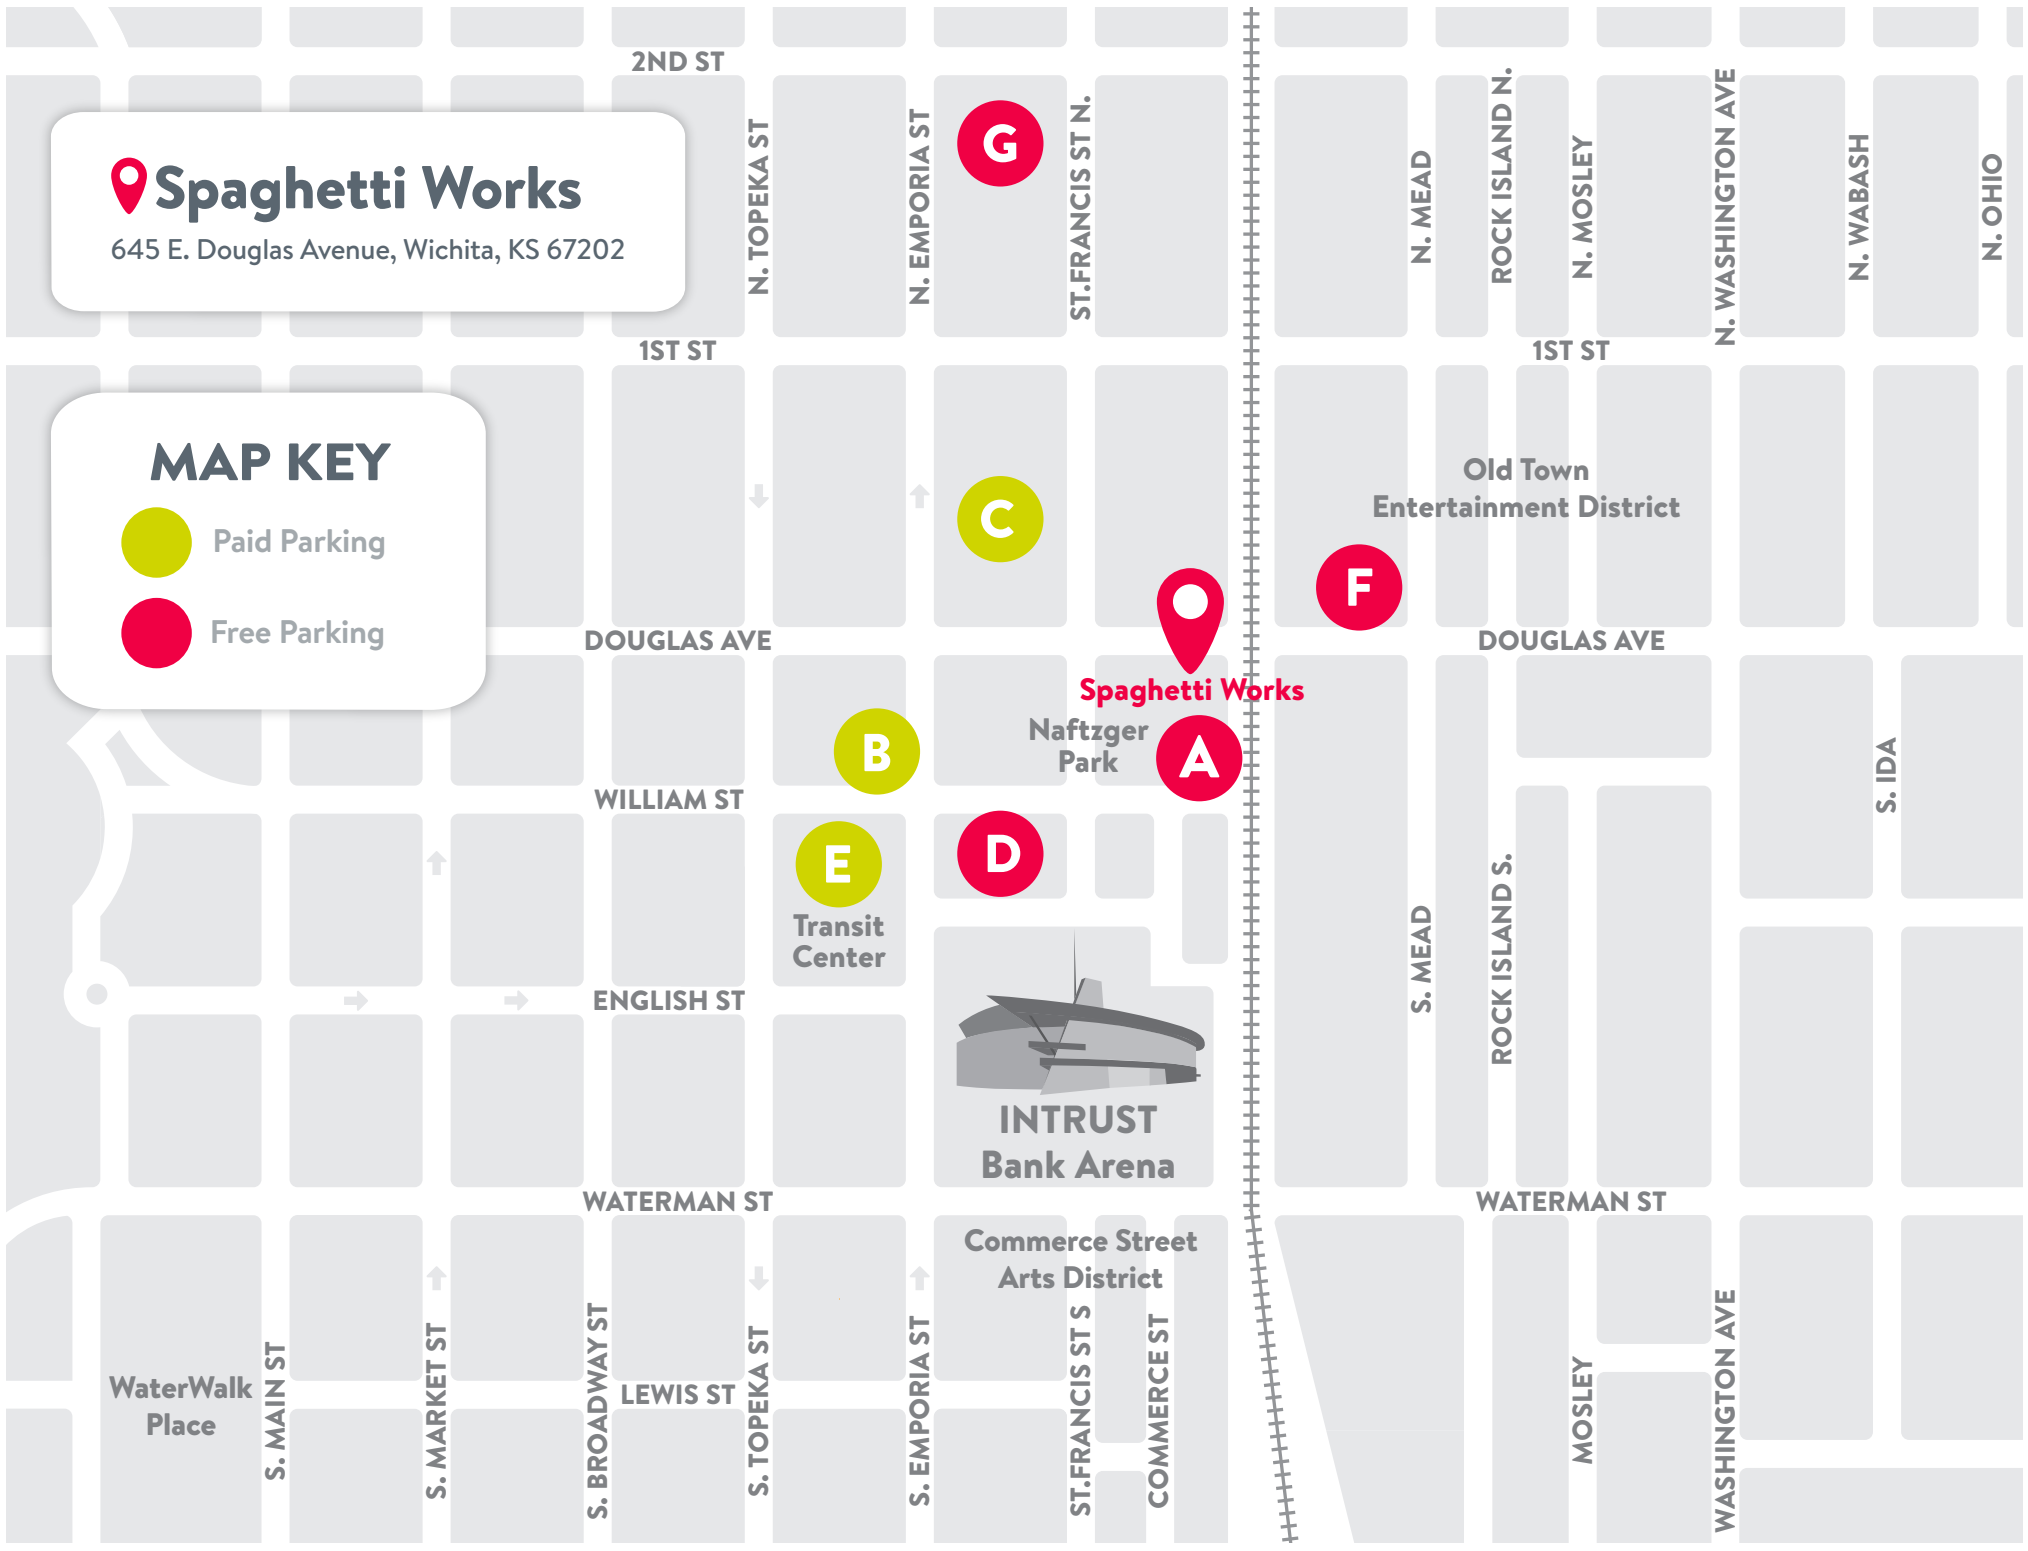

Spaghetti Works

645 E. Douglas Avenue, Wichita, KS 67202

MAP KEY

-  Paid Parking
-  Free Parking

Spaghetti Works

645 E. Douglas Avenue, Wichita, KS 67202

Parking Options

In addition to on-street parking and privately owned lots and garages (prices may vary), below is a list of parking lots and garages within walking distance of Spaghetti Works (645 E. Douglas Avenue). View more info at parkdowntown.org.

- A Spaghetti Works Parking Lot**
Free
645 E. Douglas Avenue, 90 spaces
- B City Garage A**
\$1.50/hour, \$5/day
121 S. Emporia, 650 spaces
- C Douglas & Emporia Lot**
\$2/day, 76 spaces
120 N. Emporia
- D INTRUST Bank Arena Lot 3***
*ONLY AVAILABLE ON NON EVENT DAYS
Free, 201 St. Francis, 80 spaces
- E Transit Center**
\$5/day
214 S. Topeka, 31 spaces
- F Old Town Surface Parking**
Free
101 N. Mead, 70 spaces
- G Coleman Parking Lot**
Free
250 N. St. Francis, 250 spaces

Transportation Options

Listed below are other modes of transportation available for public use. Electric scooter rentals are available through Spin (www.spin.app) and VeoRide (www.veoride.com).

wichitatransit.org/qline

wichitatransit.org

bikeshareict.com

View an interactive parking map on your mobile device at