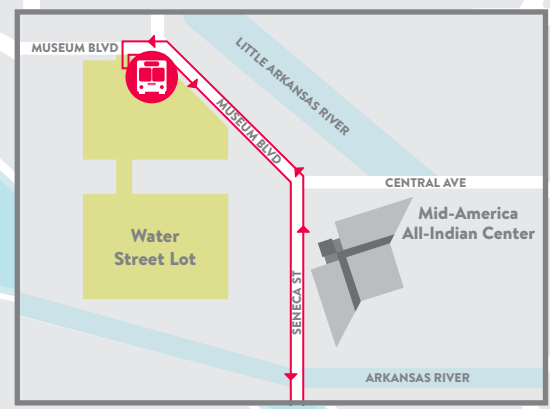

# NCAA PARKING MAP

## Saturday, March 17

INTRUST Bank Arena (500 E. Waterman, Wichita, KS 67202)  
View an interactive map on your mobile device at [parkdowntown.org](http://parkdowntown.org)

View an interactive parking map on your mobile device at  
 [parkdowntown.org](http://parkdowntown.org)

### MAP KEY

- Parking Lots and Garages
- Lawrence-Dumont Shuttle Stops
- Lawrence-Dumont Shuttle Route
- Water Street Lot/Waco and 1st Street Shuttle Stops
- Water Street Lot/Waco and 1st Street Shuttle Route
- Q-LINE Douglas Stops
- Q-LINE Douglas Route
- Q-LINE Old Town Stops
- Q-LINE Old Town Route
- Street Closures
- Hotel Shuttle/Rideshare Drop-off Location

## Park and Ride

Due to the demand of this event, Wichita Transit will be operating special, expanded shuttle bus services during the events to transport attendees. Shuttles will pick up and drop off basketball fans continuously between the designated shuttle lots and the Wichita Transit Center, which is located at 214 S. Topeka, just northwest of the arena.