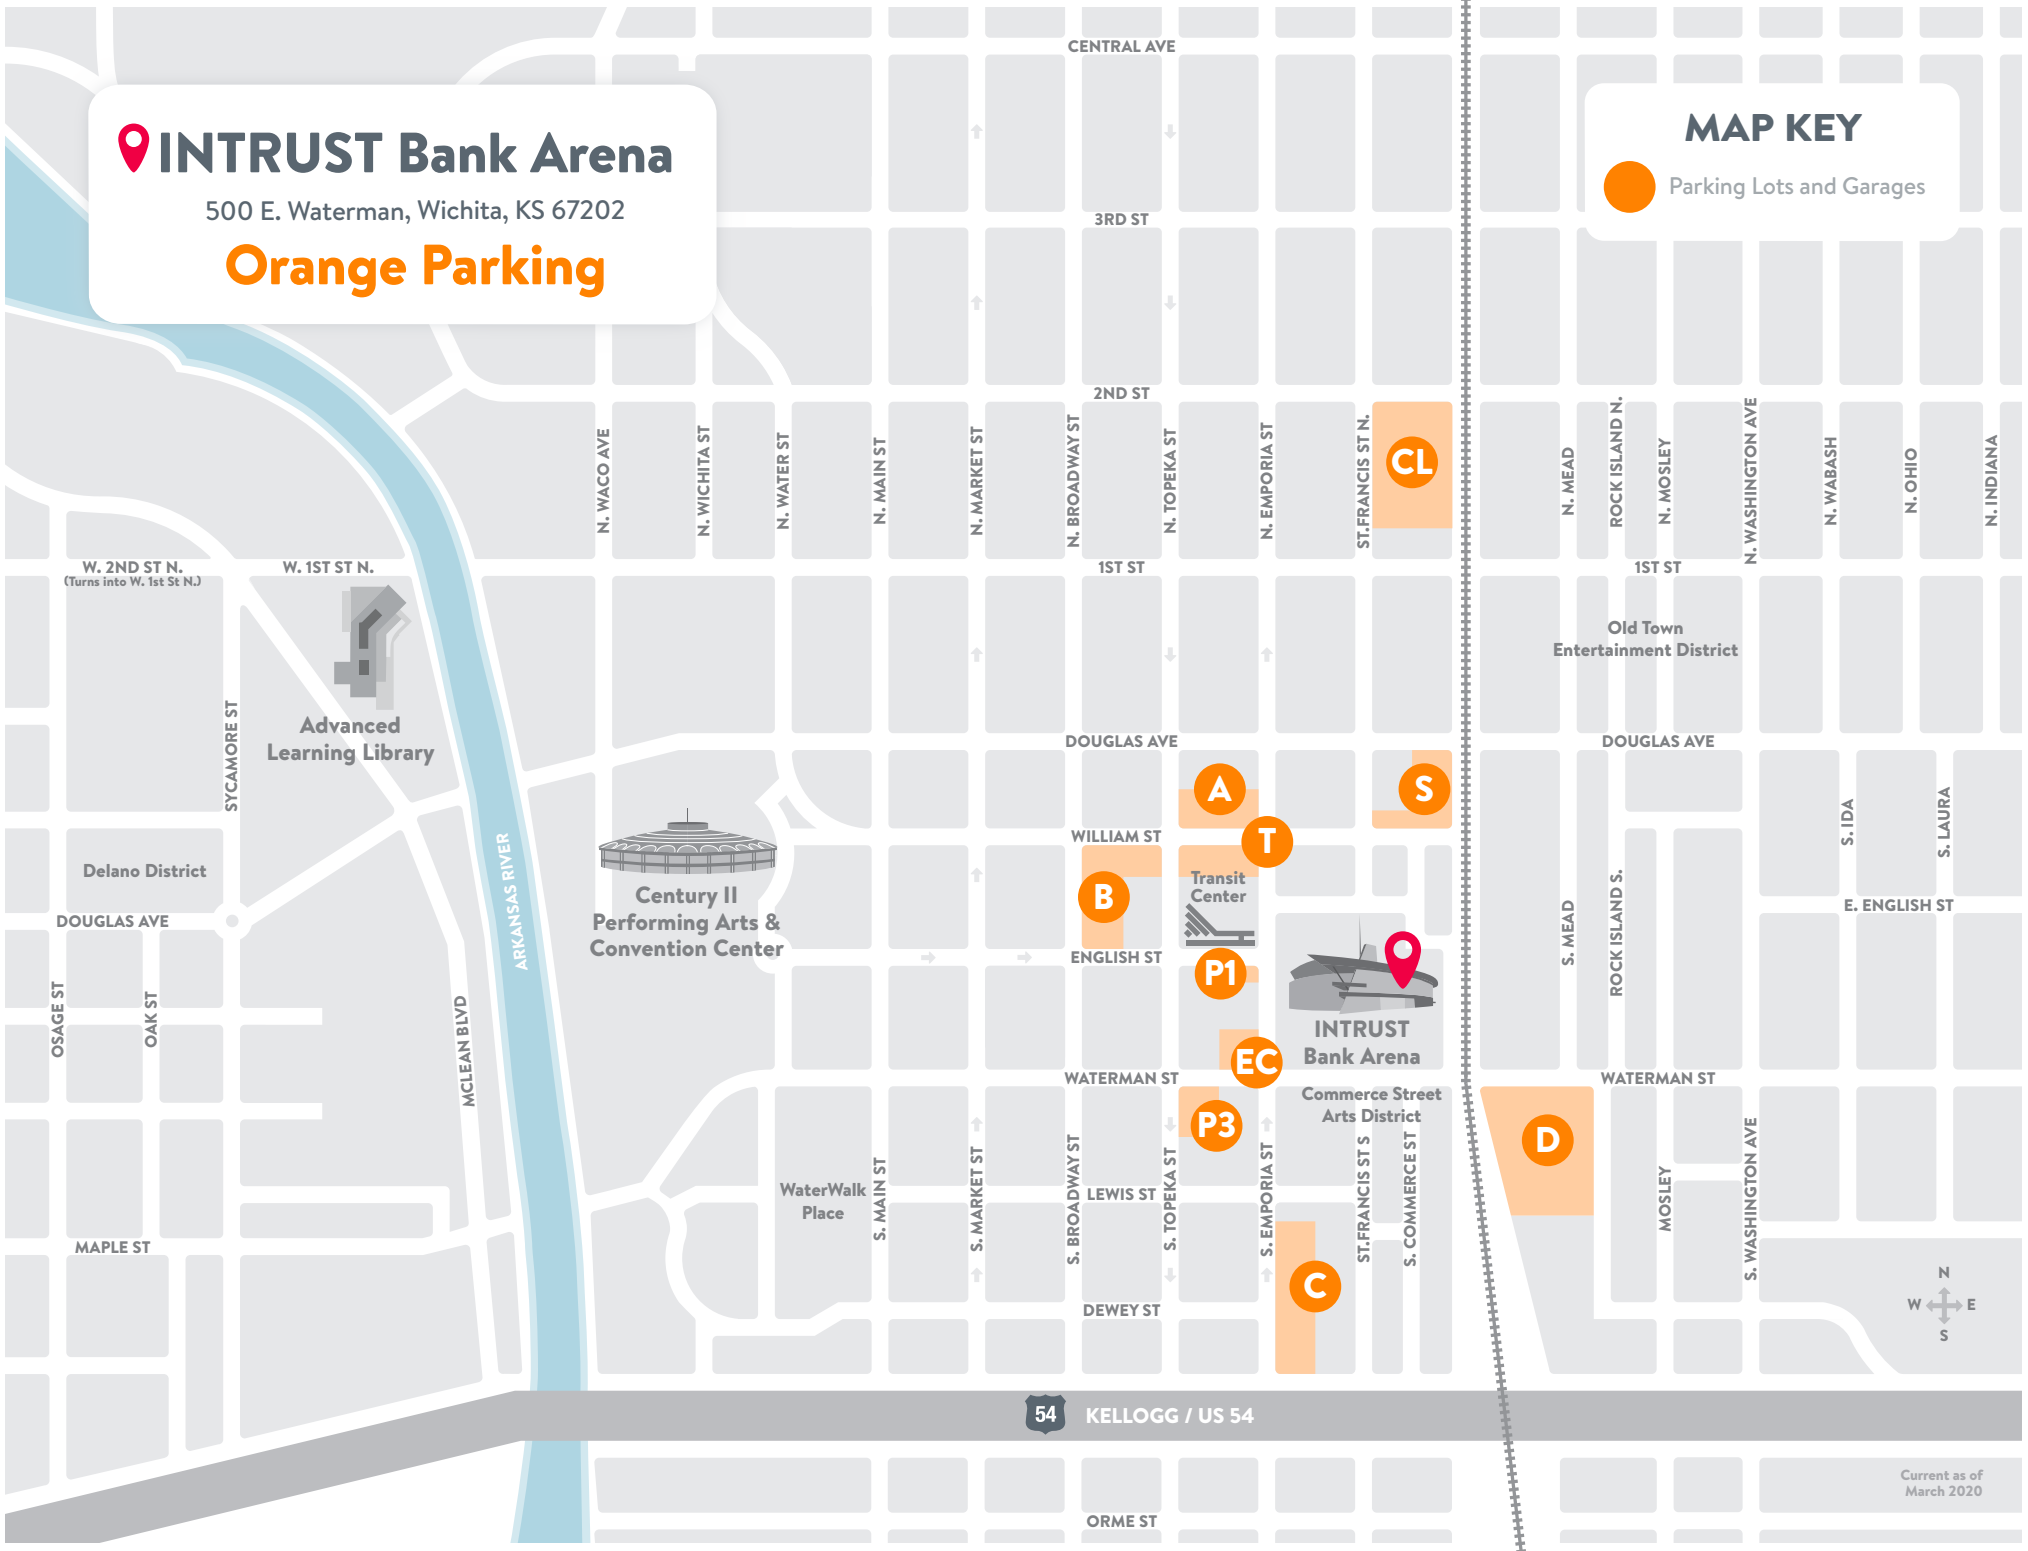

INTRUST Bank Arena

500 E. Waterman, Wichita, KS 67202

Orange Parking

MAP KEY

 Parking Lots and Garages

 54 KELLOGG / US 54

Current as of
March 2020

INTRUST Bank Arena - Orange Parking

500 E. Waterman, Wichita, KS 67202

For ticket and show time information visit www.intrustbankarena.com

Parking Options

In addition to on-street parking and privately owned lots and garages (prices may vary), below is a list of parking lots and garages within walking distance of INTRUST Bank Arena (500 E. Waterman). Parking lot and garage prices vary by event. View more info at parkdowntown.org.

- | | |
|---|--|
| A City Lot A
\$12
121 S. Emporia
650 spaces | S Spaghetti Works
Free
645 E. Douglas
40 spaces |
| B City Lot B
\$10
200 S. Broadway
256 spaces | CL Coleman Lot
Free
250 N. St. Francis
290 spaces |
| C City Lot C
\$12
584 S. Emporia
196 spaces | T Transit Center
\$12
214 S. Topeka
31 spaces |
| D City Lot D
\$12
777 E. Waterman
470 spaces | EC Easy Credit
\$15
333 S. Emporia
62 spaces |
| P1 PEC 1
\$15
417 E. English
14 spaces | P3 PEC 3
\$15
400 S. Topeka
84 spaces |

wichitatransit.org

bikeshareict.com

View an interactive parking map on your mobile device at