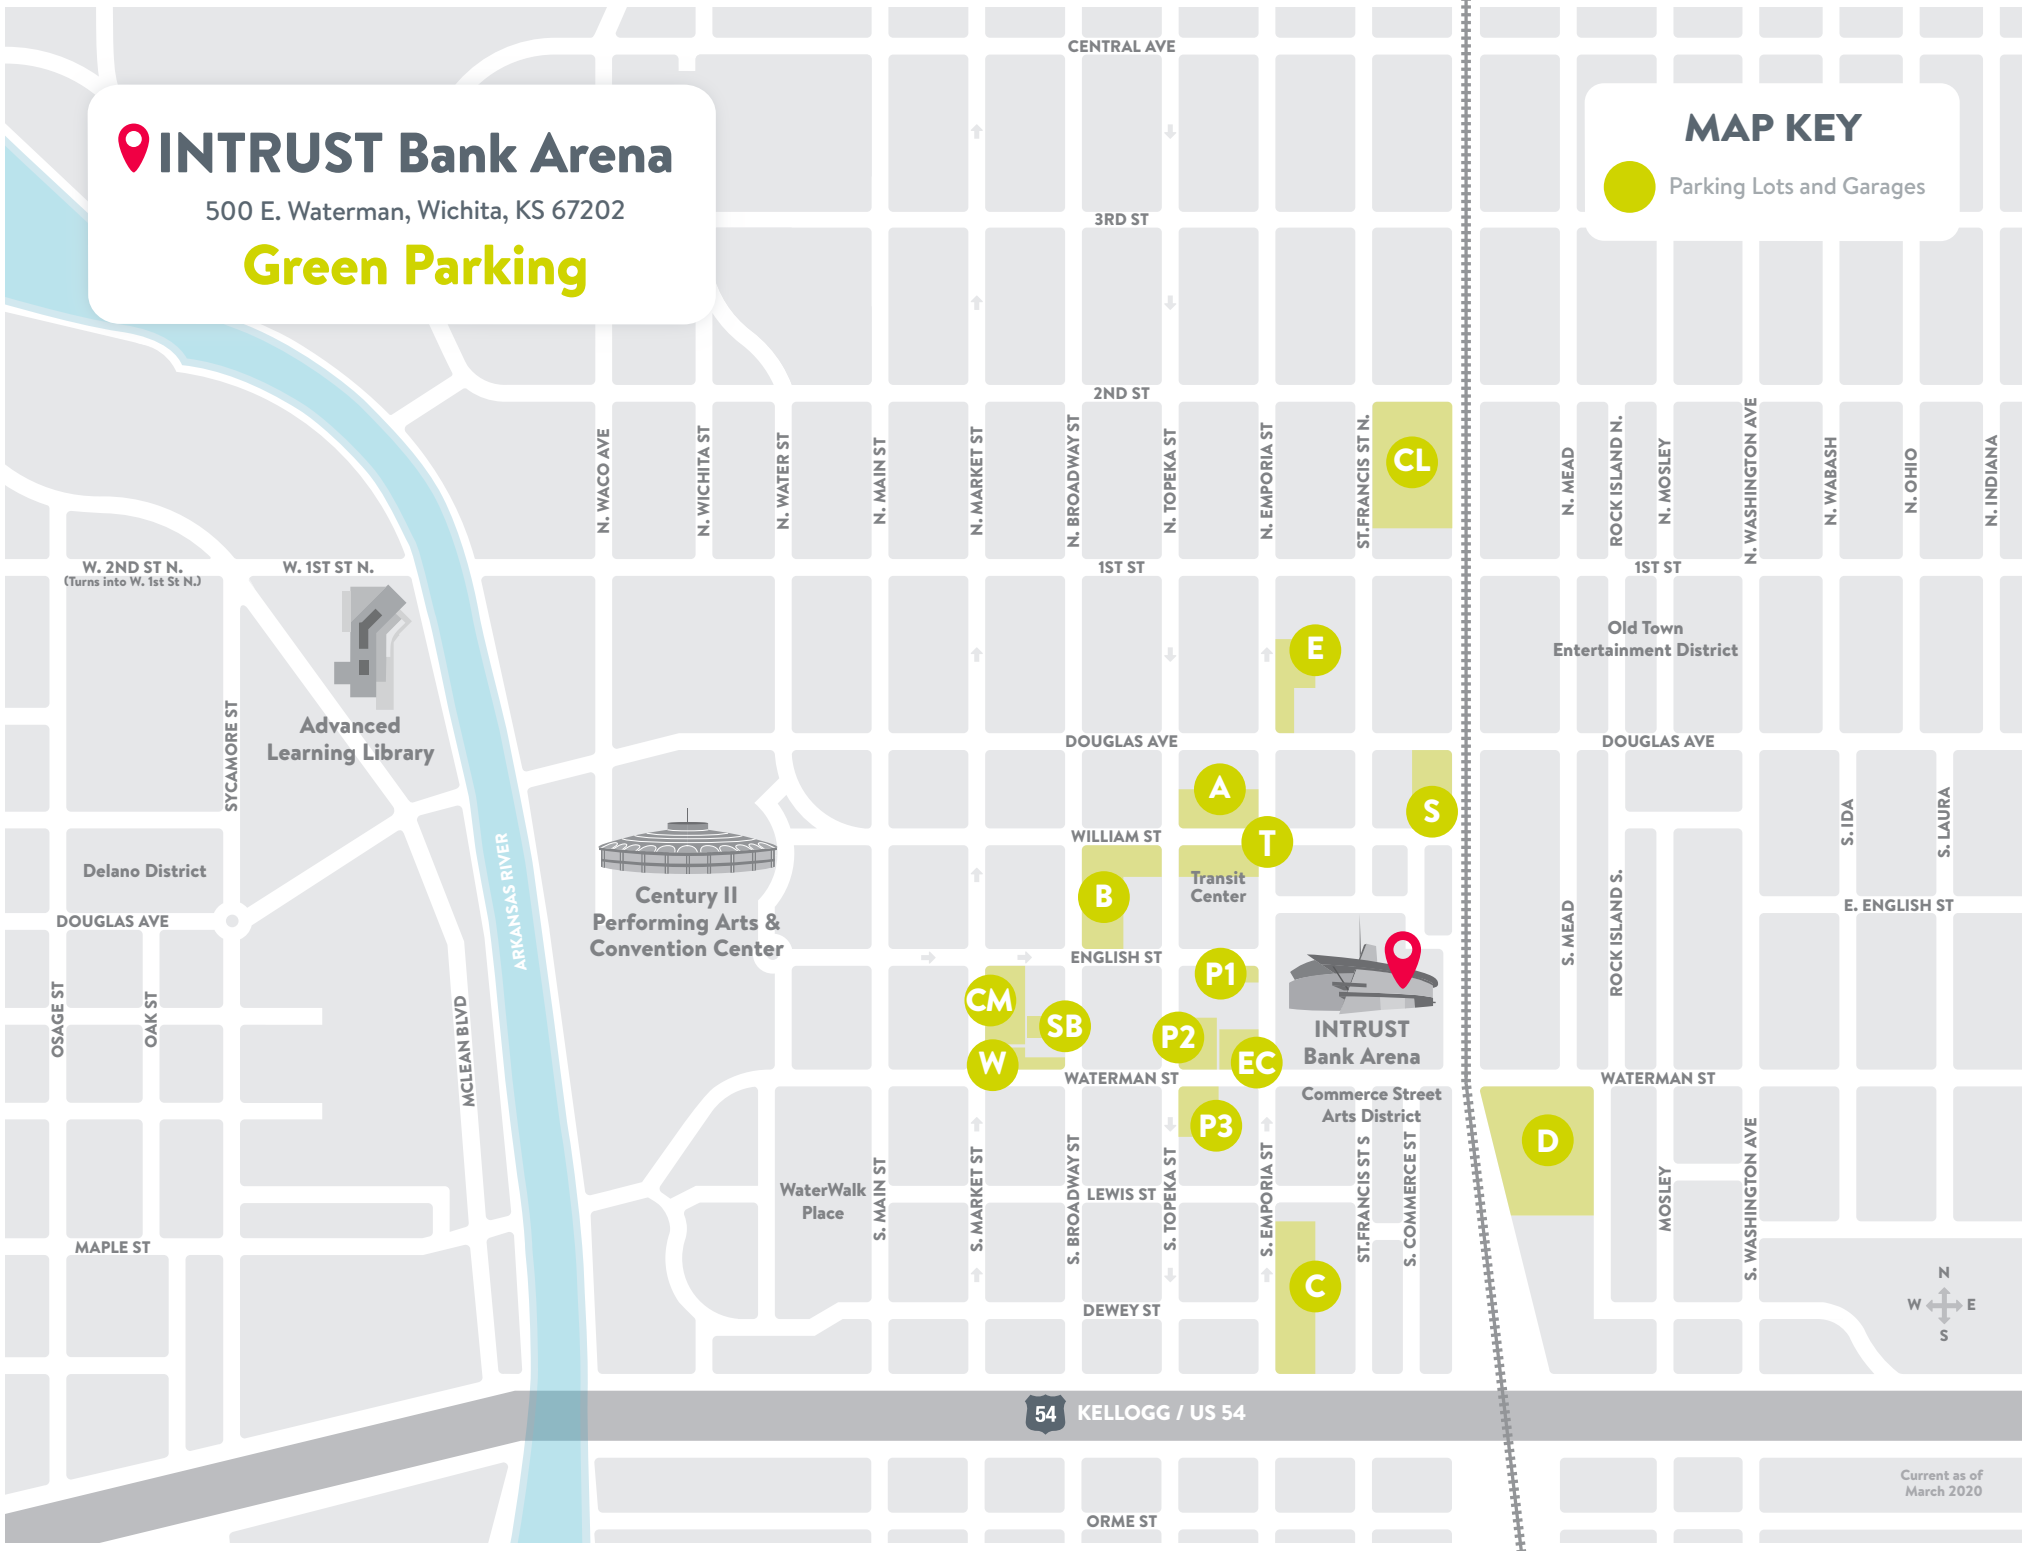

INTRUST Bank Arena

500 E. Waterman, Wichita, KS 67202

Green Parking

MAP KEY

 Parking Lots and Garages

INTRUST Bank Arena - Green Parking

500 E. Waterman, Wichita, KS 67202

For ticket and show time information visit www.intrustbankarena.com

Parking Options

In addition to on-street parking and privately owned lots and garages (prices may vary), below is a list of parking lots and garages within walking distance of INTRUST Bank Arena (500 E. Waterman). View more info at parkdowntown.org.

- | | | |
|---|--|---|
| A City Garage A
\$12
121 S. Emporia
650 spaces | P3 PEC 3
\$15
400 S. Topeka
84 spaces | CM City Market
\$7
324 S. Market
48 spaces |
| B City Lot B
\$10
200 S. Broadway
256 spaces | EC Easy Credit
\$20
333 S. Emporia
62 spaces | W Weigand Lot
\$7
333 S. Broadway
62 spaces |
| C City Lot C
\$12
584 S. Emporia
196 spaces | S Spaghetti Works
Free
645 E. Douglas
40 spaces | E Douglas Emporia
\$5
120 N. Emporia
90 spaces |
| D City Lot D
\$12
777 E. Waterman
470 spaces | CL Coleman Lot
Free
250 N. St. Francis
290 spaces | |
| P1 PEC 1
\$20
417 E. English
14 spaces | T Transit Center
\$15
214 S. Topeka
31 spaces | |
| P2 PEC 2
\$12
300 S. Topeka
82 spaces | SB South Broadway
\$7
319 S. Broadway
48 spaces | |

wichitatransit.org

bikeshareict.com

View an interactive parking map on your mobile device at