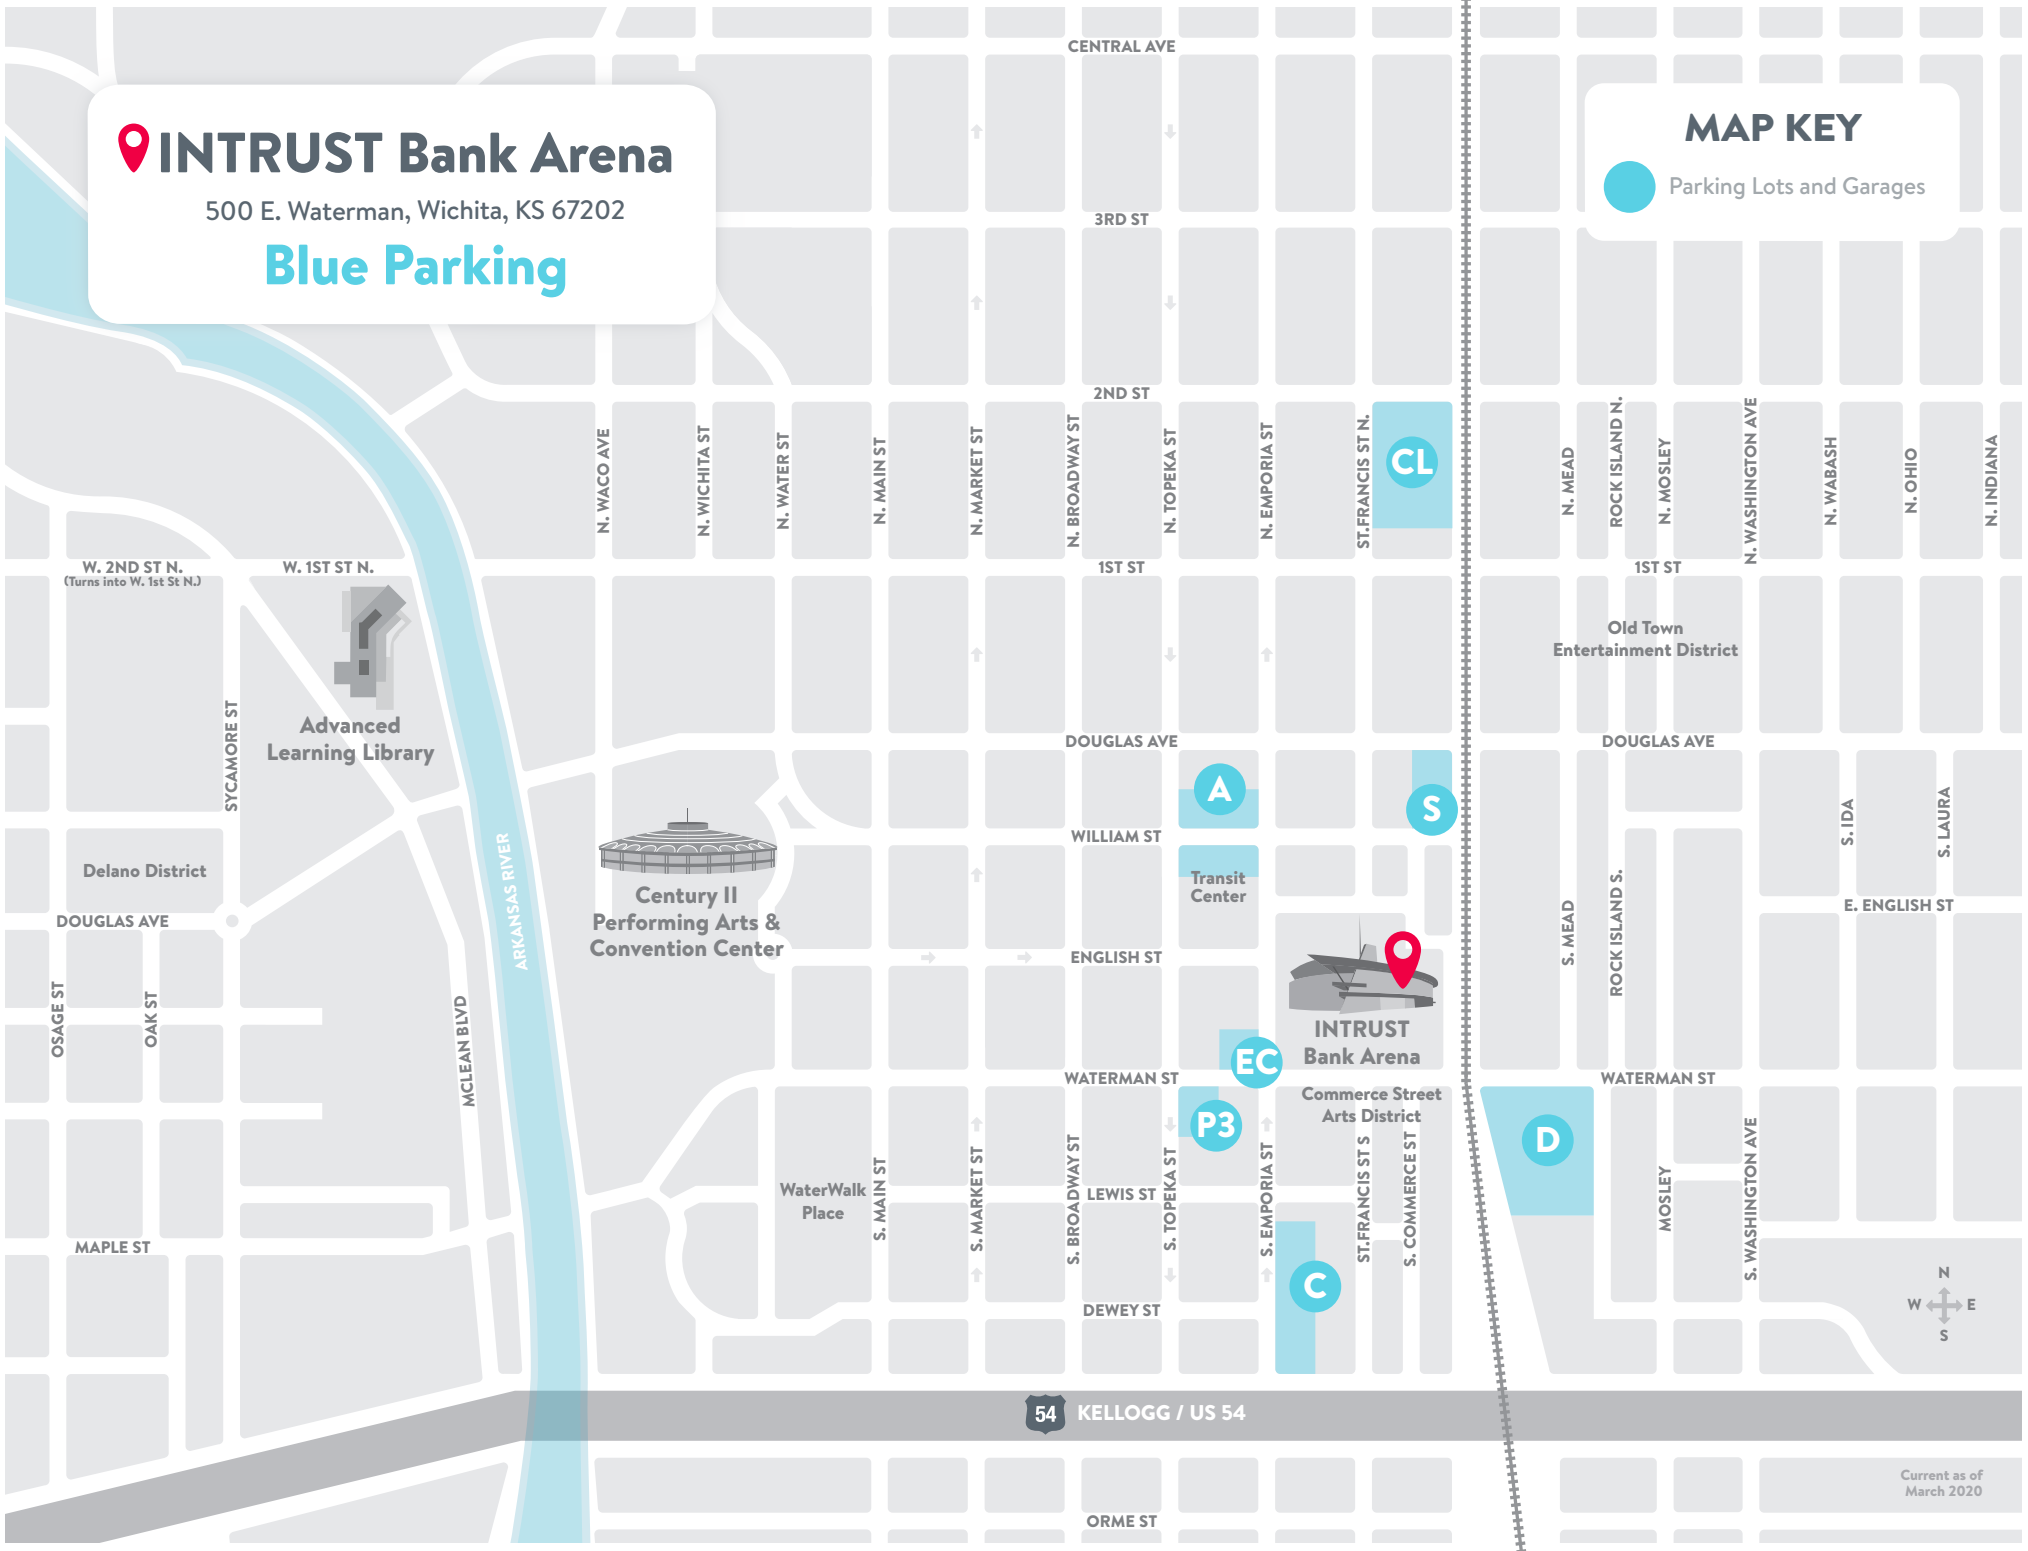

INTRUST Bank Arena

500 E. Waterman, Wichita, KS 67202

Blue Parking

MAP KEY

Parking Lots and Garages

W. 2ND ST N.
(Turns into W. 1st St N.)

W. 1ST ST N.

Advanced Learning Library

Delano District

DOUGLAS AVE

OSAGE ST

OAK ST

SYCAMORE ST

MCLEAN BLVD

ARKANSAS RIVER

Century II Performing Arts & Convention Center

WaterWalk Place

MAPLE ST

S. MAIN ST

S. MARKET ST

S. BROADWAY ST

LEWIS ST

DEWEY ST

54 KELLOGG / US 54

ORME ST

CENTRAL AVE

3RD ST

2ND ST

1ST ST

DOUGLAS AVE

WILLIAM ST

ENGLISH ST

WATERMAN ST

LEWIS ST

DEWEY ST

ORME ST

A

Transit Center

EC

P3

C

INTRUST Bank Arena

Commerce Street Arts District

CL

ST. FRANCIS ST N.

ST. FRANCIS ST S

S. COMMERCE ST

S

D

N. MEAD

ROCK ISLAND N.

N. MOSLEY

S. MEAD

ROCK ISLAND S.

WATERMAN ST

MOSLEY

Old Town Entertainment District

DOUGLAS AVE

1ST ST

N. WASHINGTON AVE

S. WASHINGTON AVE

N. WABASH

S. IDA

E. ENGLISH ST

N. OHIO

S. LAURA

N. INDIANA

Current as of March 2020