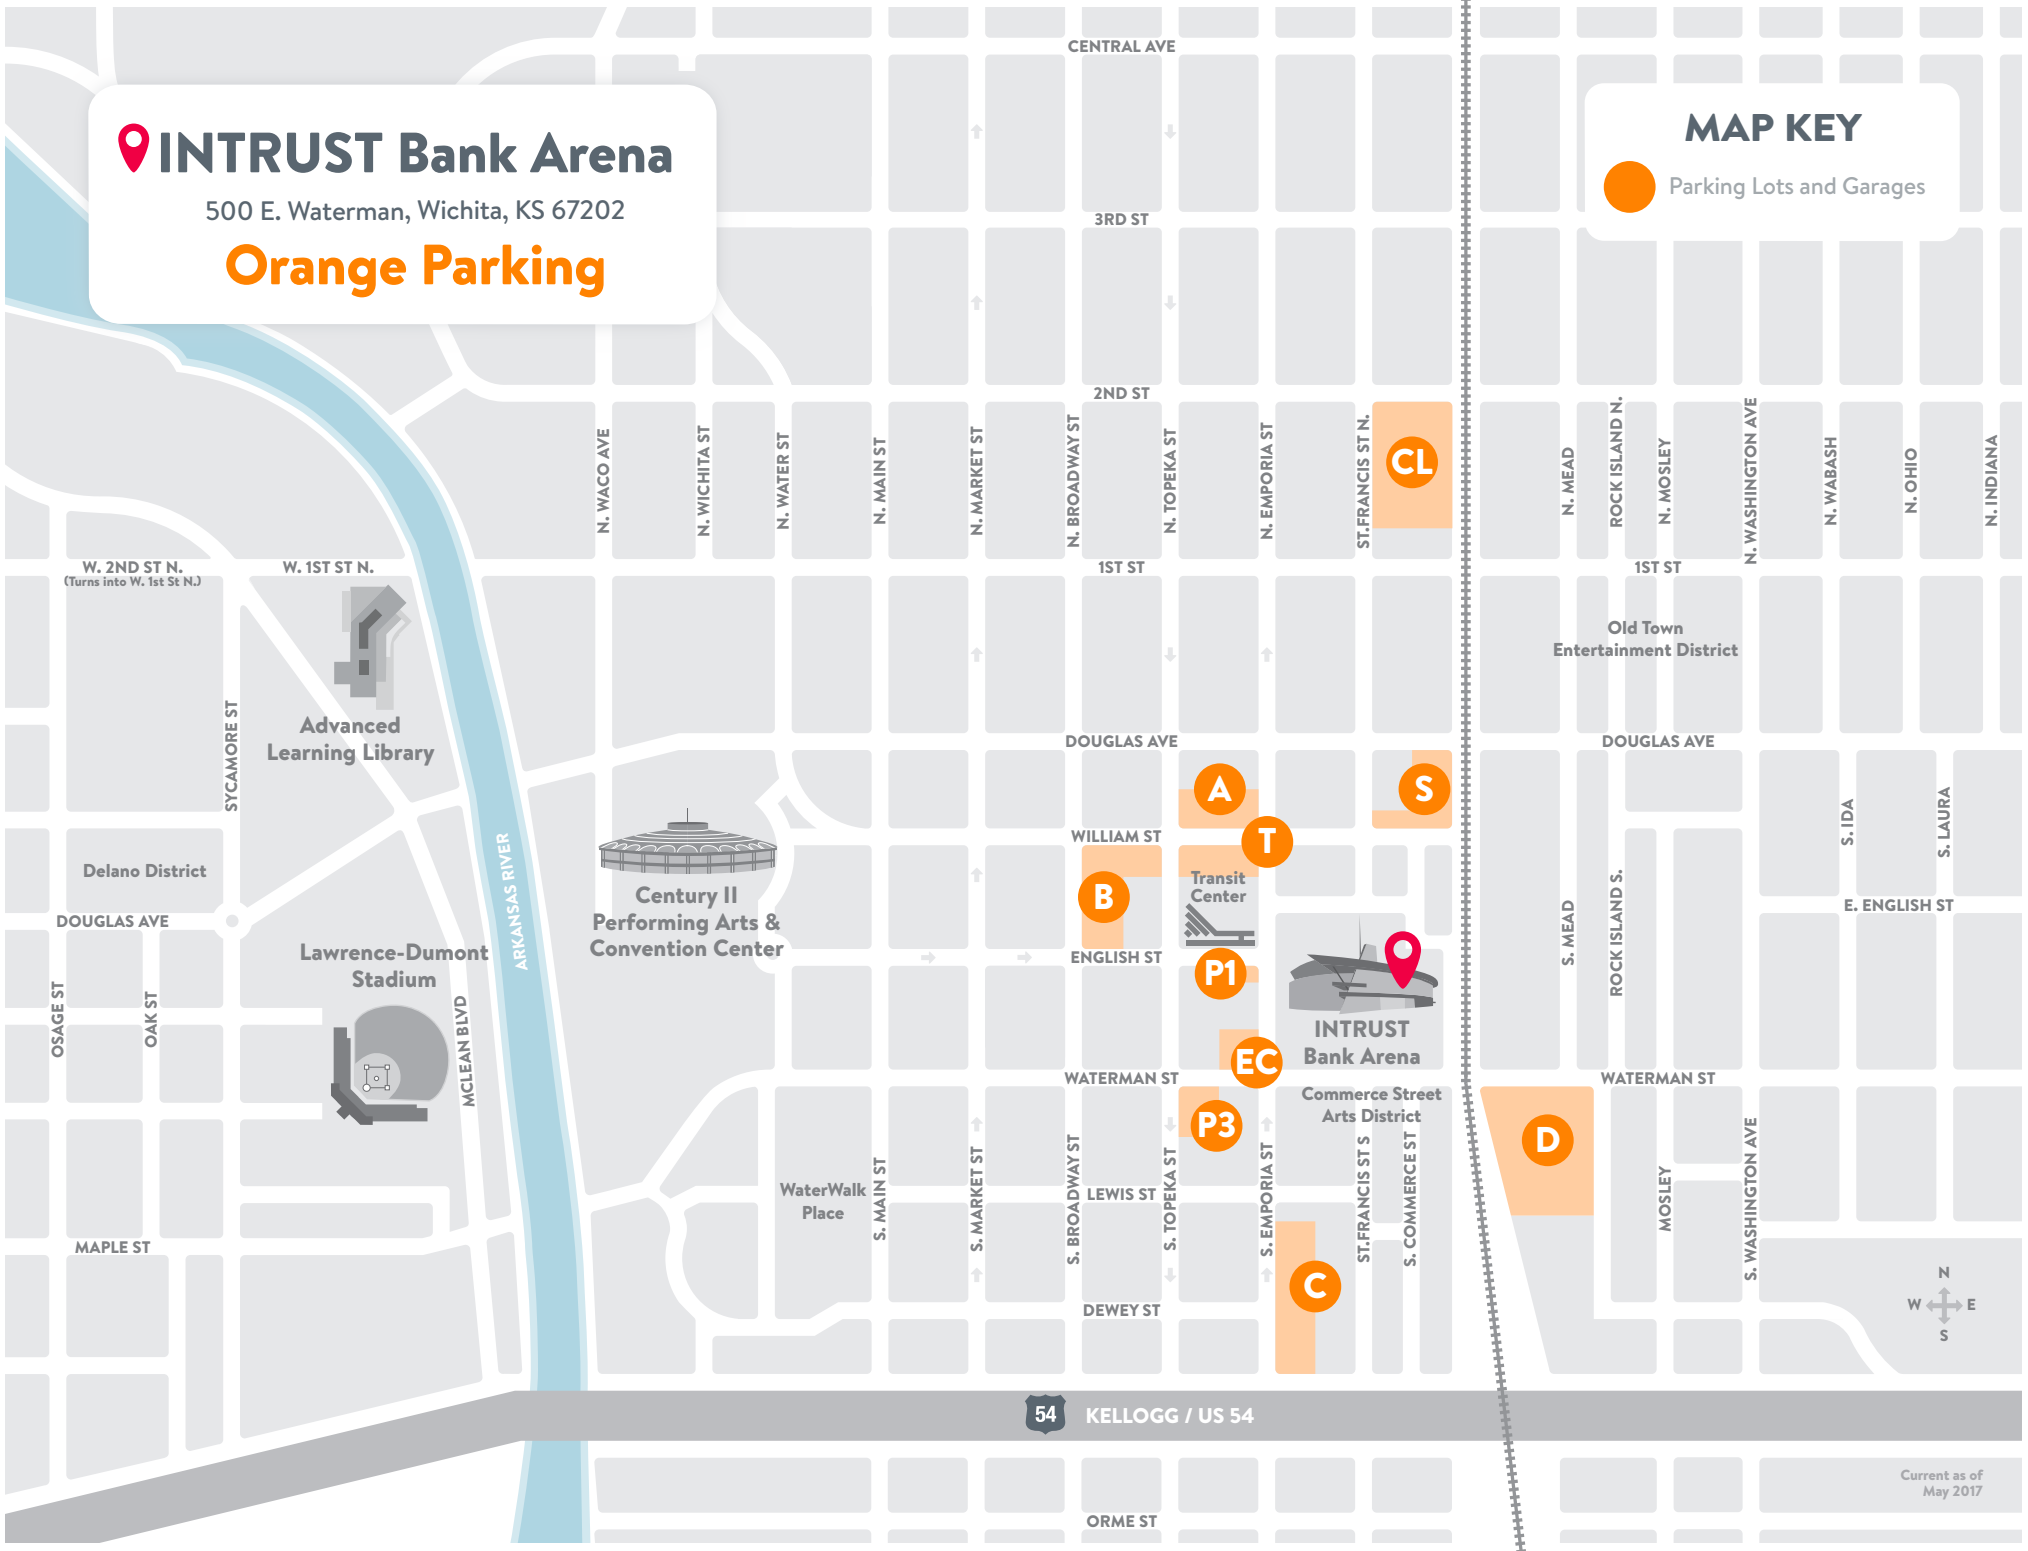

INTRUST Bank Arena

500 E. Waterman, Wichita, KS 67202

Orange Parking

MAP KEY

 Parking Lots and Garages

 54 KELLOGG / US 54

Current as of
May 2017

INTRUST Bank Arena - Orange Parking

500 E. Waterman, Wichita, KS 67202

For ticket and show time information visit www.intrustbankarena.com

Parking Options

In addition to on-street parking and privately owned lots and garages (prices may vary), below is a list of parking lots and garages within walking distance of INTRUST Bank Arena (500 E. Waterman). Parking lot and garage prices vary by event. View more info at parkdowntown.org.

A

City Lot A

\$12
121 S. Emporia
650 spaces

B

City Lot B

\$10
200 S. Broadway
256 spaces

C

City Lot C

EC

Easy Credit

\$15
333 S. Emporia
62 spaces

P3

PEC 3

\$15
400 S. Topeka
84 spaces

Transportation Options

Listed below are other modes of transportation available for public use.