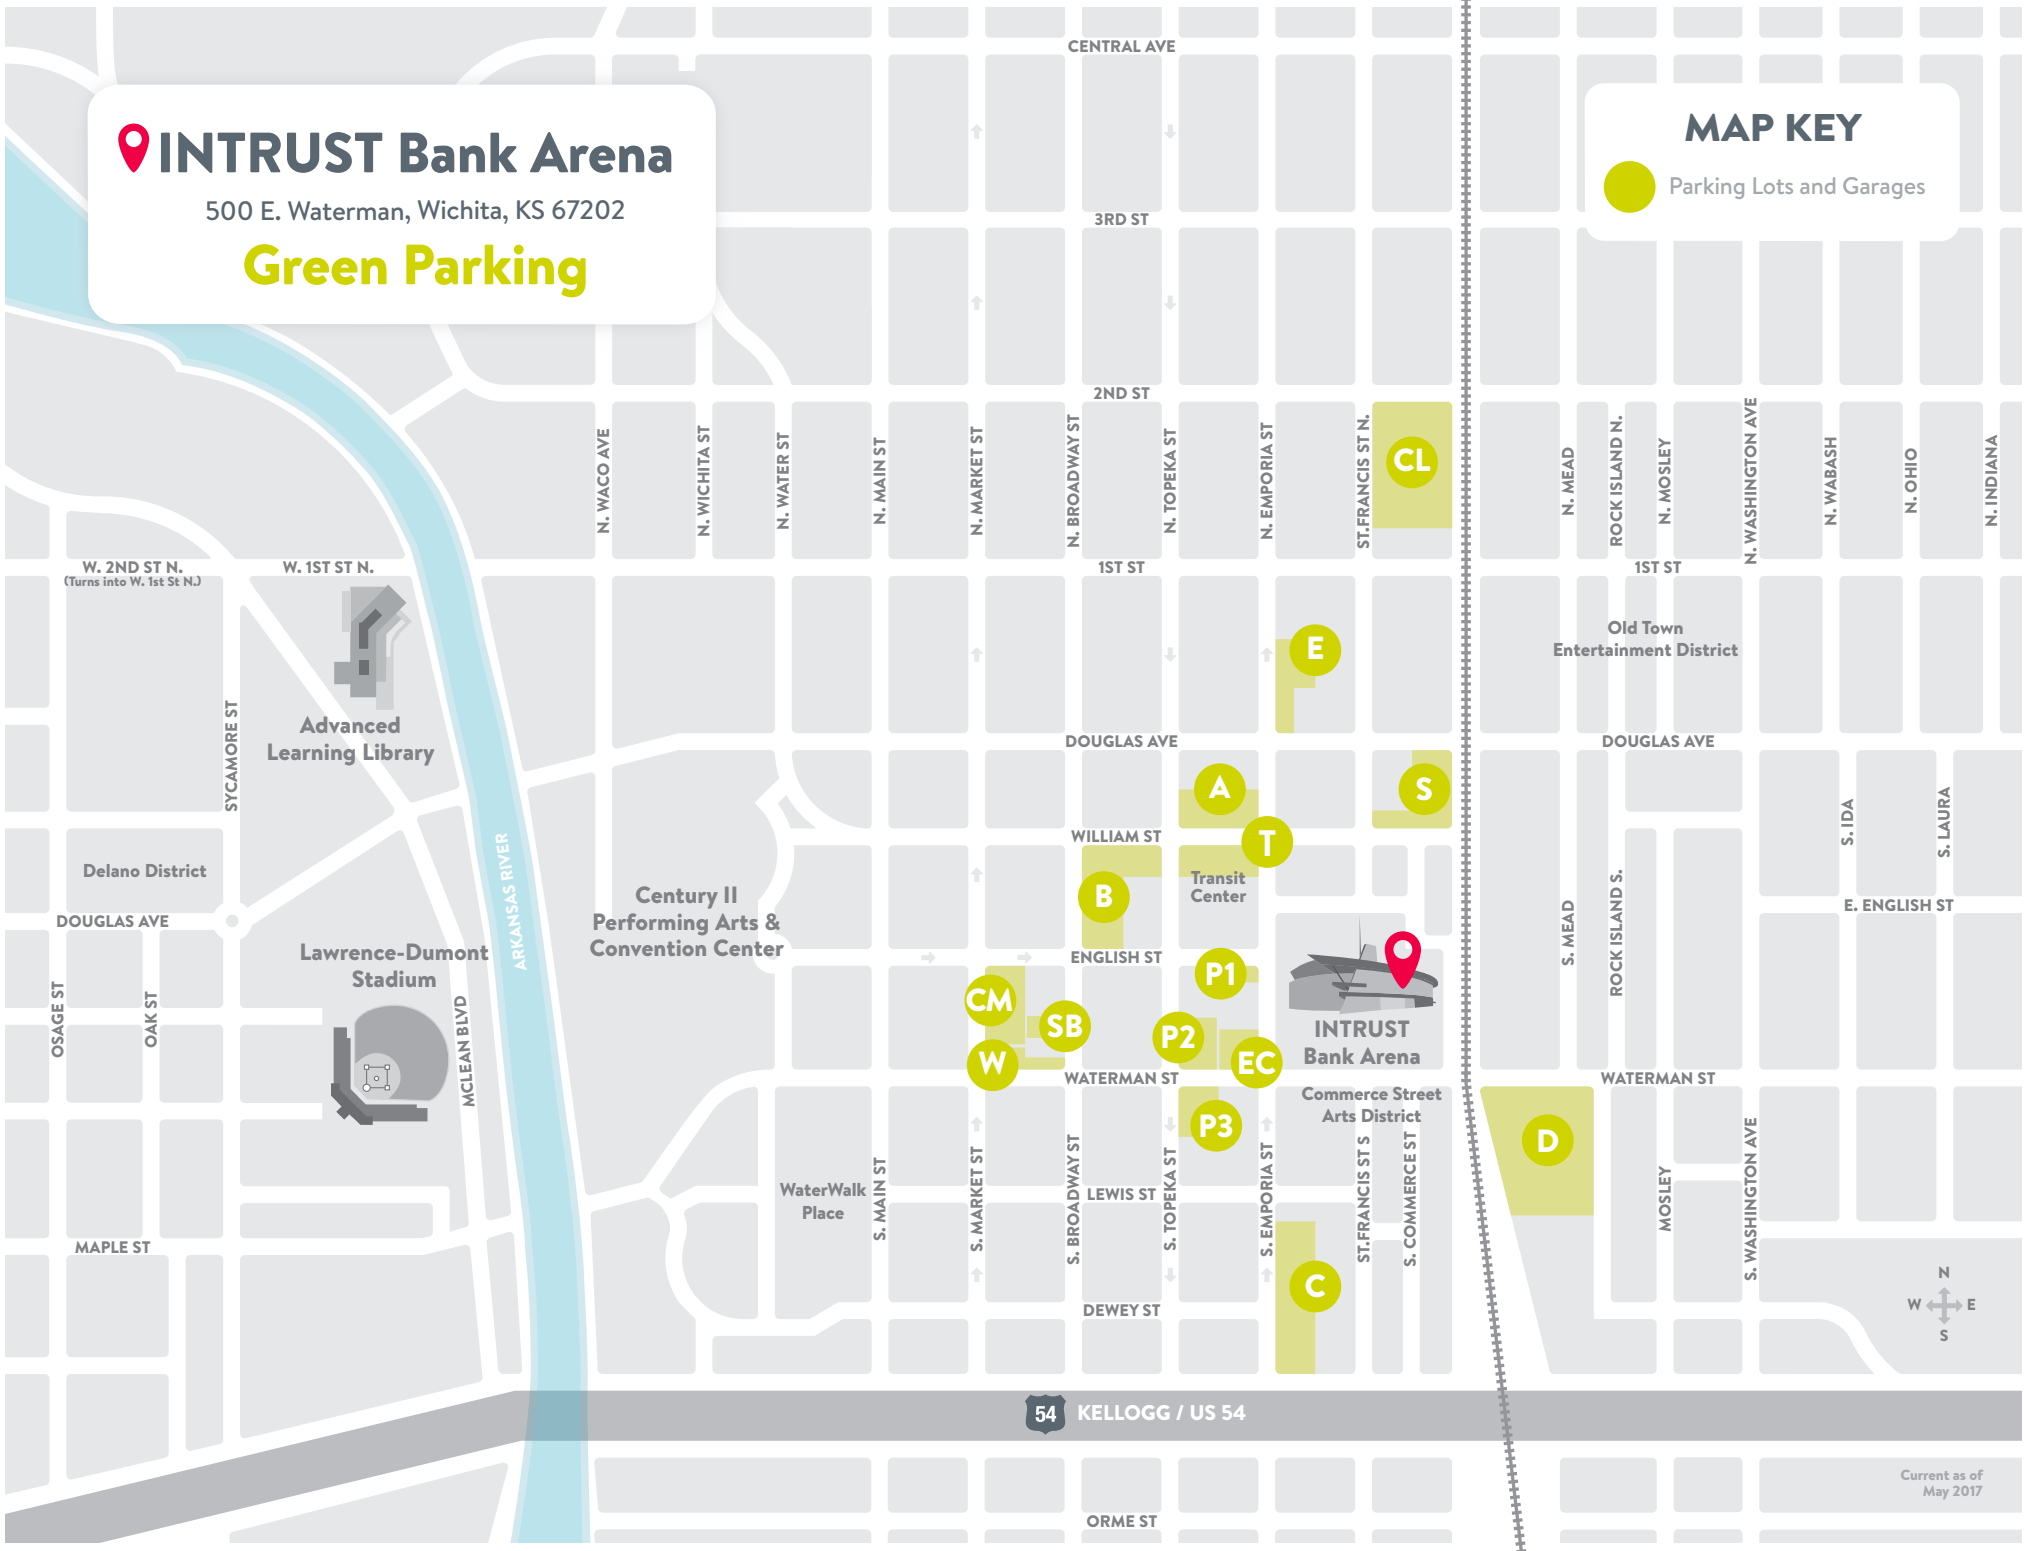

INTRUST Bank Arena

500 E. Waterman, Wichita, KS 67202

Green Parking

MAP KEY

 Parking Lots and Garages

54 KELLOGG / US 54

INTRUST Bank Arena - Green Parking

500 E. Waterman, Wichita, KS 67202

For ticket and show time information visit www.intrustbankarena.com

Parking Options

In addition to on-street parking and privately owned lots and garages (prices may vary), below is a list of parking lots and garages within walking distance of INTRUST Bank Arena (500 E. Waterman). View more info at parkdowntown.org.

- | | | |
|---|--|---|
| A City Lot A
\$12
121 S. Emporia
650 spaces | P3 PEC 3
\$15
400 S. Topeka
84 spaces | CM City Market
\$7
324 S. Market
48 spaces |
| B City Lot B
\$10
200 S. Broadway
256 spaces | EC Easy Credit
\$20
333 S. Emporia
62 spaces | W Weigand Lot
\$7
333 S. Broadway
62 spaces |
| C City Lot C
\$12
584 S. Emporia
196 spaces | S Spaghetti Works
\$15
649 E. Douglas
132 spaces | E Douglas Emporia
\$5
120 N. Emporia
90 spaces |
| D City Lot D
\$12
777 E. Waterman
470 spaces | CL Coleman Lot
Free
250 N. St. Francis
290 spaces | |
| P1 PEC 1
\$20
417 E. English
14 spaces | T Transit Center
\$15
214 S. Topeka
31 spaces | |
| P2 PEC 2
\$12
300 S. Topeka
82 spaces | SB South Broadway
\$7
319 S. Broadway
48 spaces | |

Transportation Options

Listed below are other modes of transportation available for public use.

wichitatransit.org/qline

wichitatransit.org

bikeshareict.com

View an interactive parking map on your mobile device at