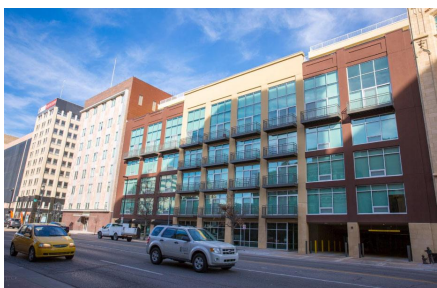

ReNew Wichita