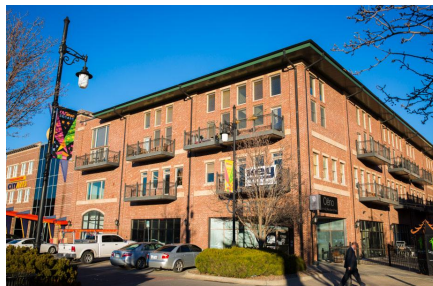

The Lofts at Old Town Square