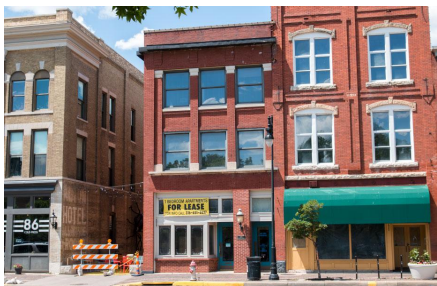

DOWNTOWN WICHITA

See Yourself Here

Downtown anchors several unique neighborhoods at the city's core, setting the stage for your best life. With residential options including minimal studios, luxury condos, warehouse lofts, family-style apartments and more, life downtown offers easy access to the best of everything. Learn more about residential properties in our city's core and start exploring your new neighborhood.

[Live Here Interactive Map](#)

DOWNTOWN WICHITA

Harvester Loft Apartments

Hi-Tone Lofts

Innes Station Apartments

La Louisiana

Lofts at St. Francis

Mosley Street Lofts