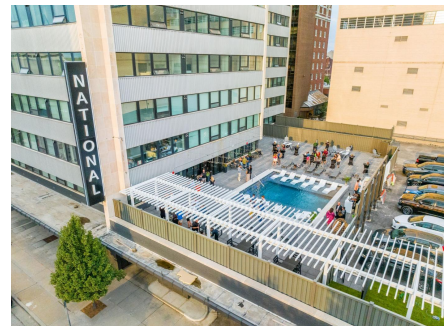

The National