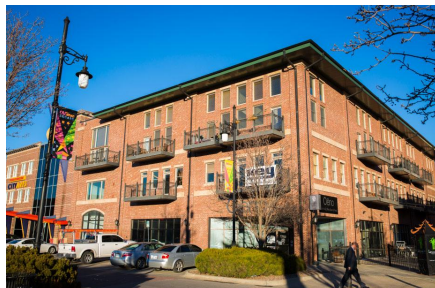

The Lofts at Old Town Square