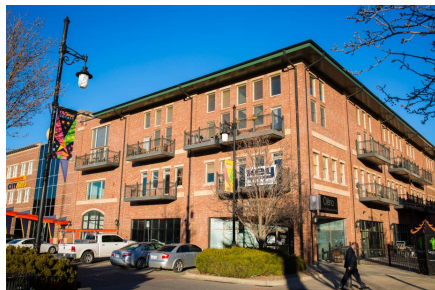

DOWNTOWN WICHITA

See Yourself Here

Downtown anchors several unique neighborhoods at the city's core, setting the stage for your best life. With residential options including minimal studios, luxury condos, warehouse lofts, family-style apartments and more, life downtown offers easy access to the best of everything. Learn more about residential properties in our city's core and start exploring your new neighborhood.

The Baltimore

The Finn Lofts

The Flats 324

The Flats 324 Modern

The LUX

The Lofts at 154

The Lofts at Old Town Square

The National

DOWNTOWN WICHITA

The Renfro

The Rumley Condominiums

Village Park at Barclay Square

WaterWalk Hotel Apartments

WaterWalk Place Residences

Zelman Lofts

[Live Here Interactive Map](#)