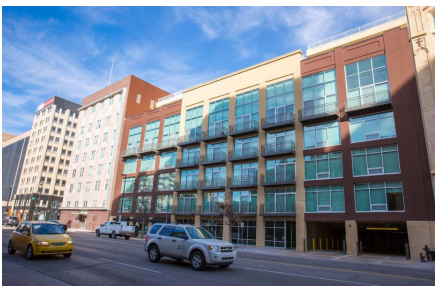

ReNew Wichita