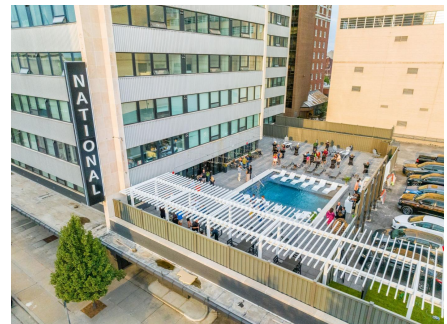

The National