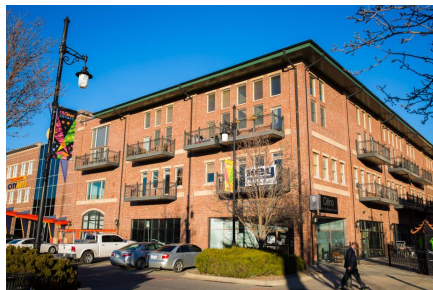

The Lofts at Old Town Square