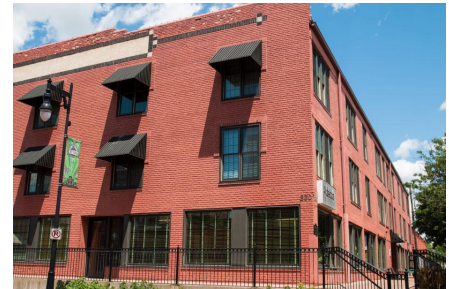

# DOWNTOWN WICHITA

## See Yourself Here

Downtown anchors several unique neighborhoods at the city's core, setting the stage for your best life. With residential options including minimal studios, luxury condos, warehouse lofts, family-style apartments and more, life downtown offers easy access to the best of everything. Learn more about residential properties in our city's core and start exploring your new neighborhood.

# DOWNTOWN WICHITA

Grant Telegraph Centre

Hi-Tone Lofts

Innes Station Apartments

La Louisiana

Lofts at St. Francis

Mosley Street Lofts

Old Town Apartments