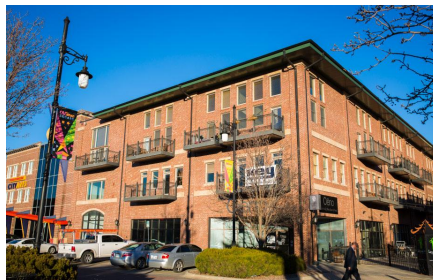

The Lofts at Old Town Square