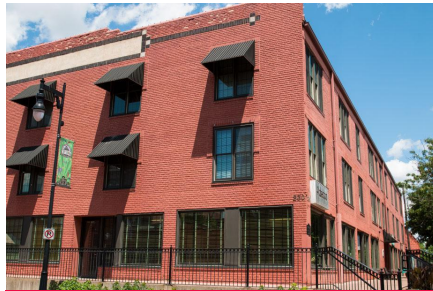

DOWNTOWN WICHITA

See Yourself Here

Downtown anchors several unique neighborhoods at the city's core, setting the stage for your best life. With residential options including minimal studios, luxury condos, warehouse lofts, family-style apartments and more, life downtown offers easy access to the best of everything. Learn more about residential properties in our city's core and start exploring your new neighborhood.

[Live Here Interactive Map](#)

DOWNTOWN WICHITA

Hi-Tone Lofts

Innes Station Apartments

La Louisiana

Lofts at St. Francis

Mosley Street Lofts

Old Town Apartments