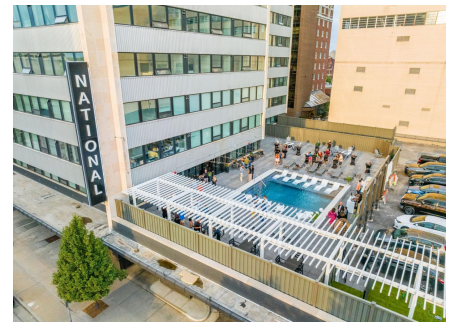

The National