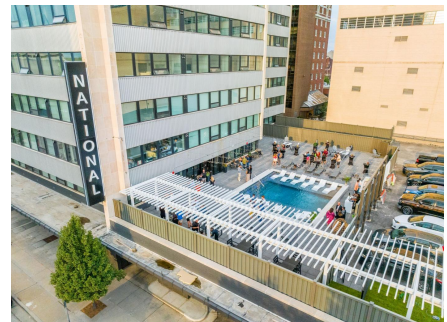

The National