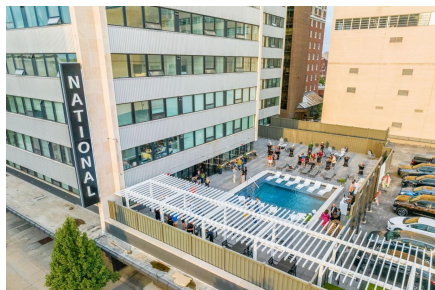

The National