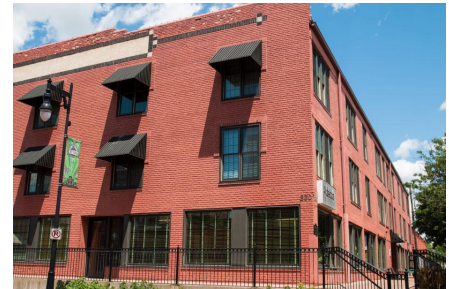

DOWNTOWN WICHITA

See Yourself Here

Downtown anchors several unique neighborhoods at the city's core, setting the stage for your best life. With residential options including minimal studios, luxury condos, warehouse lofts, family-style apartments and more, life downtown offers easy access to the best of everything. Learn more about residential properties in our city's core and start exploring your new neighborhood.

[Live Here Interactive Map](#)

DOWNTOWN WICHITA

Grant Telegraph Centre

Hi-Tone Lofts

Innes Station Apartments

La Louisiana

Lofts at St. Francis

Mosley Street Lofts