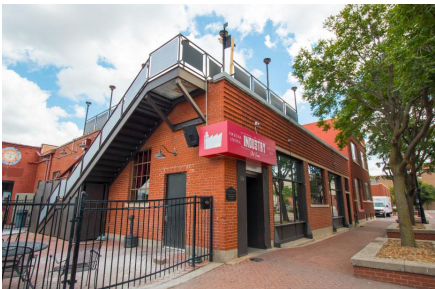

# DOWNTOWN WICHITA

## Nightlife

Night Life Interactive Map

Dockum at the Ambassador Hotel

Emerson Biggin's

Fever Night Life

Industry Old Town

Loft 150

Peerless Bar

Public at the Brickyard

Pumphouse

Rain Café & Lounge