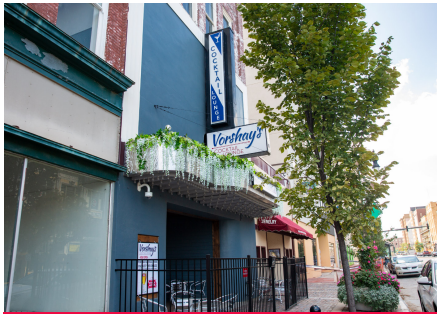

# DOWNTOWN WICHITA

## Nightlife

Night Life Interactive Map

Dockum at the Ambassador Hotel

Emerson Biggin's

Fever Night Life

Industry Old Town

Loft 150

Peerless Bar

Public at the Brickyard

Pumphouse

Rain Café & Lounge

# DOWNTOWN WICHITA

Revolution Lounge

River City Brewery

The Arcade

Vorshay's Cocktail Lounge

XY Bar