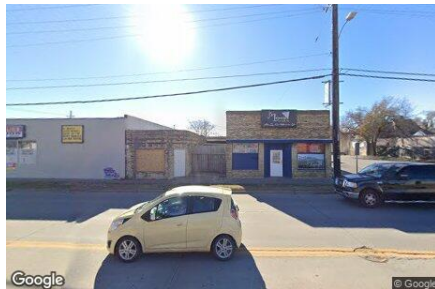

DOWNTOWN WICHITA

Nightlife

Night Life Interactive Map

Dockum at the Ambassador Hotel

Emerson Biggin's

Fever Night Life

Fireside Lounge

Js Lounge

LVL 1 NIGHTCLUB & LOUNGE

Public at the Brickyard

Pumphouse

Rain Cafe & Lounge

DOWNTOWN WICHITA

Revolution Lounge

River City Brewery

The Arcade