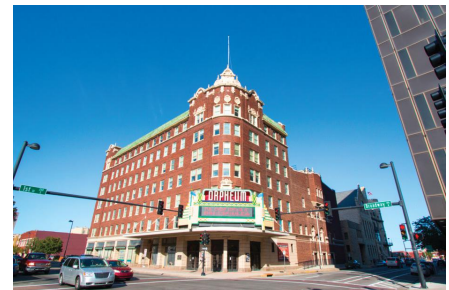

DOWNTOWN WICHITA

Arts & Culture

Arts & Culture Interactive Map

Century II Performing Arts & Convention Center

CityArts

FISCH HAUS

Gallery 12

Harvester Arts

INTRUST Bank Arena

Mosley Street Melodrama

Music Theatre Wichita

Orpheum Theatre

DOWNTOWN WICHITA

Roxy's Downtown

Somewhere Works

Tallgrass Film Center