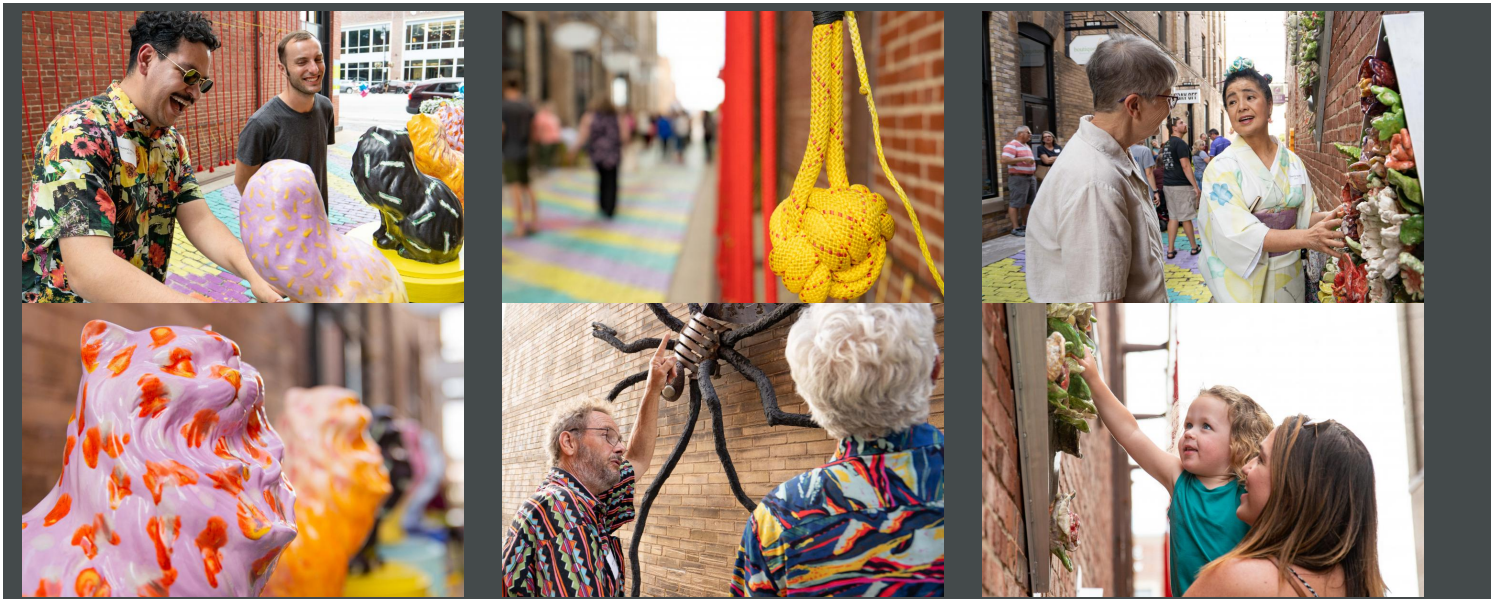

DOWNTOWN WICHITA

Gallery Alley

Gallery Alley is a playground for the senses - full of color, sound and touch. The alley is a destination for intersensory art experiences featuring artwork created in partnership with local artists and organizations. Each work was created with a conscious effort to serve all visitors, including specific consideration for individuals with low to no vision.

This award-winning placemaking project contributes to the identity, character and culture of downtown by serving as an activator and catalyst for continued growth.

We invite you to explore the sculptures, take in the scenery around you and discover the array of distinct offerings in downtown Wichita.

In 2017, Downtown Wichita received a grant from the Knight Foundation Fund at the Wichita Foundation to create Gallery Alley. In 2019, following the success of the temporary installment, the City of Wichita permanently closed the alley to vehicular traffic to improve pedestrian safety and encourage walkability.

With the alley now established as a permanent public space, Downtown Wichita partnered with Envision and received an additional grant from the Knight Foundation Fund at the Wichita Foundation to further enhance the space by creating a destination for inter-sensory art experiences. A Call for Entry was released and **five local artists were selected** to create work for the alley, debuting their installments on July 2, 2021.