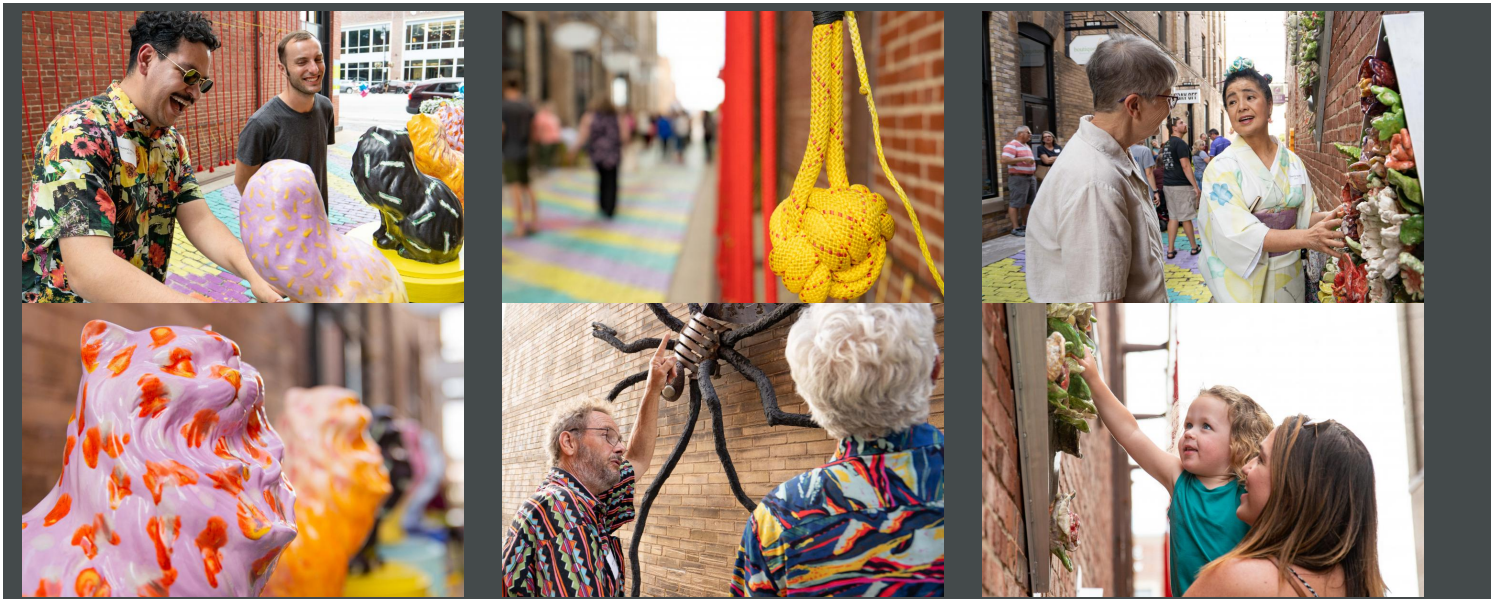

## Gallery Alley

**Gallery Alley is a playground for the senses - full of color, sound and touch.** The alley is a destination for intersensory art experiences featuring artwork created in partnership with local artists and organizations. Each work was created with a conscious effort to serve all visitors, including specific consideration for individuals with low to no vision.

This award-winning placemaking project contributes to the identity, character and culture of downtown by serving as an activator and catalyst for continued growth.

We invite you to explore the sculptures, take in the scenery around you and discover the array of distinct offerings in downtown Wichita.

## Behind the art

Learn more about the inspiration behind Gallery Alley's unique artwork created by local artists and organizations.

In 2017, Downtown Wichita received a grant from the Knight Foundation Fund at the Wichita Foundation to create Gallery Alley. In 2019, following the success of the temporary installment, the City of Wichita permanently closed the alley to vehicular traffic to improve pedestrian safety and encourage walkability.