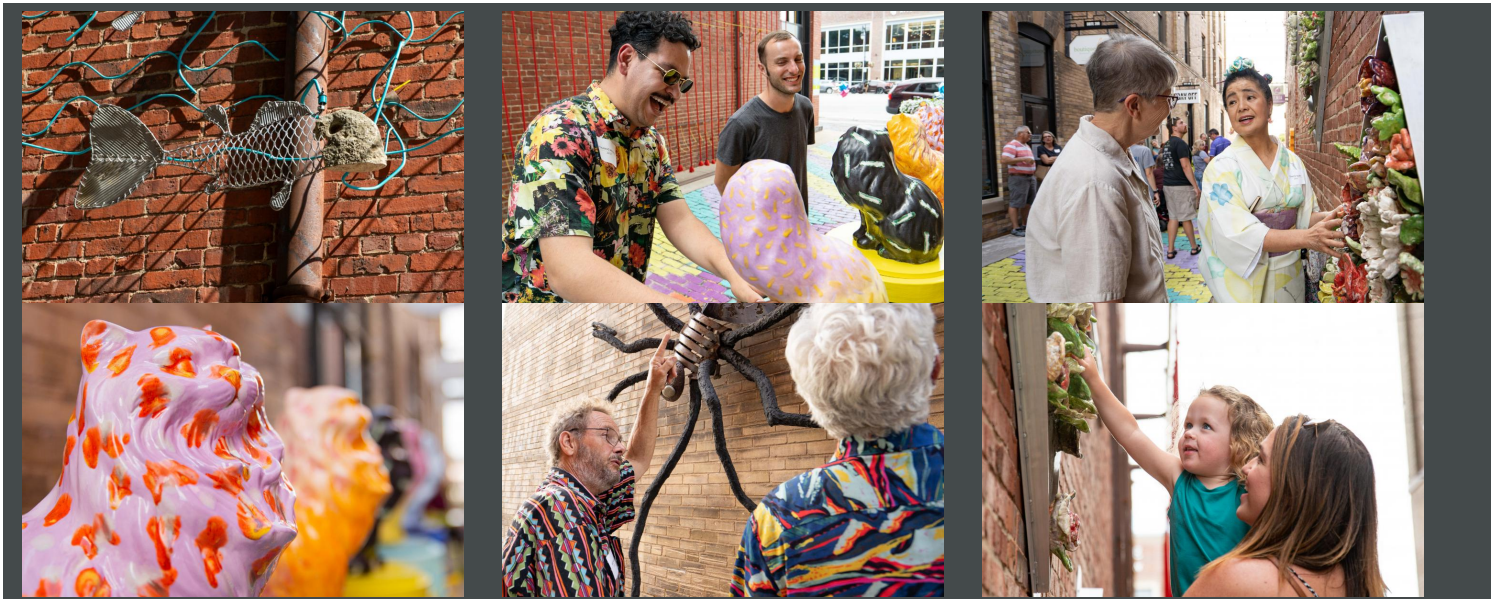

## Gallery Alley

**Gallery Alley is a playground for the senses - full of color, sound and touch.** The alley is a destination for intersensory art experiences featuring artwork created in partnership with local artists and organizations. Each work was created with a conscious effort to serve all visitors, including specific consideration for individuals with low to no vision.

This award-winning placemaking project contributes to the identity, character and culture of downtown by serving as an activator and catalyst for continued growth.

We invite you to explore the sculptures, take in the scenery around you and discover the array of distinct offerings in downtown Wichita.

## Behind the art

Learn more about the inspiration behind Gallery Alley's unique artwork created by local artists and organizations.

In 2017, Downtown Wichita received a grant from the Knight Foundation Fund at the Wichita Foundation to create Gallery Alley. In 2019, following the success of the temporary installment, the City of Wichita permanently closed the alley to vehicular traffic to improve pedestrian safety and encourage walkability.