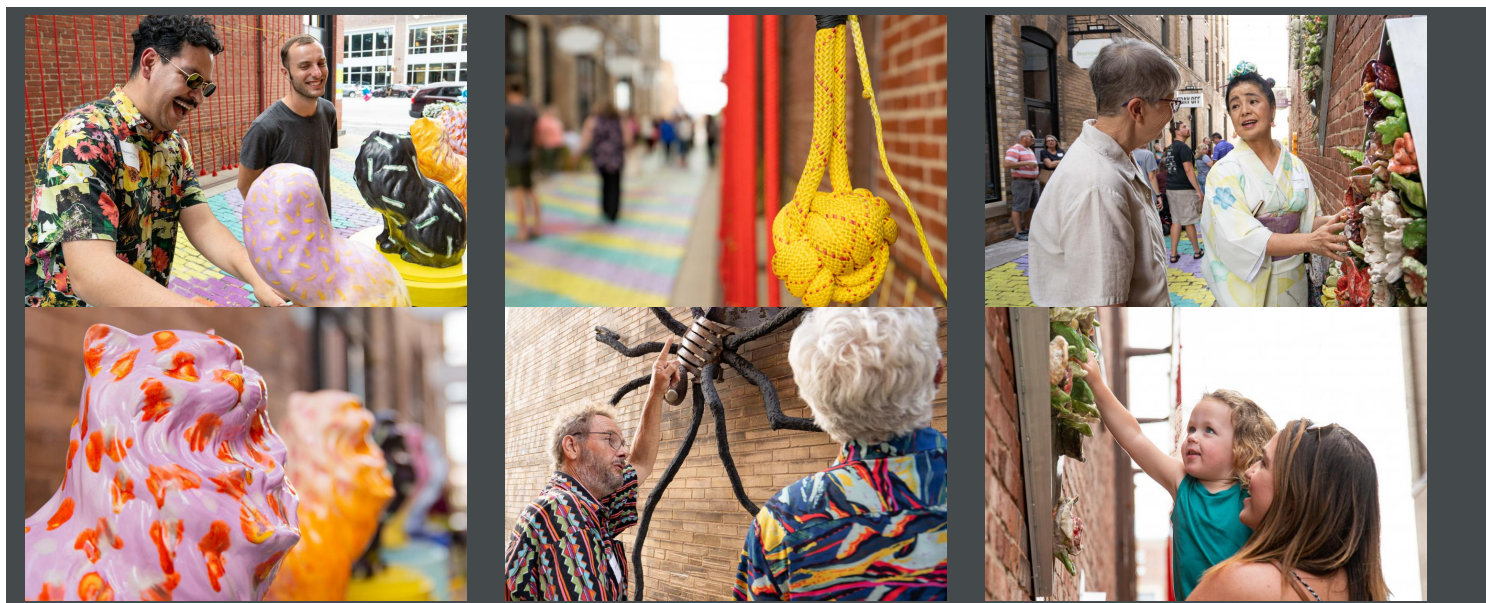

# DOWNTOWN WICHITA

## Gallery Alley

**Gallery Alley is a playground for the senses - full of color, sound and touch.** The alley is a destination for intersensory art experiences featuring artwork created in partnership with local artists and organizations. Each work was created with a conscious effort to serve all visitors, including specific consideration for individuals with low to no vision.

This award-winning placemaking project contributes to the identity, character and culture of downtown by serving as an activator and catalyst for continued growth.

We invite you to explore the sculptures, take in the scenery around you and discover the array of distinct offerings in downtown Wichita.

## Behind the art

Learn more about the inspiration behind Gallery Alley's unique artwork created by local artists and organizations.