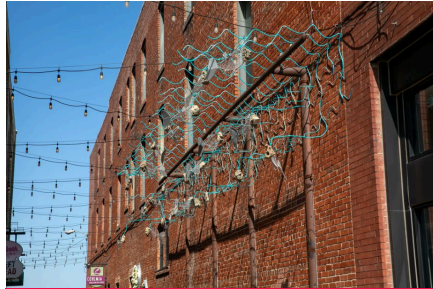

Flying Rockfish

About Gallery Alley

From underutilized to unique. Gallery Alley, located at 616 E. Douglas Ave. in Wichita, is a once overlooked space transformed into a lively public hangout. Bursting with vibrant colors, the distinctive alley beckons visitors to immerse themselves in locally curated artwork and discover the array of unique offerings in downtown Wichita.

In 2017, Downtown Wichita received a grant from the Knight Foundation Fund at the Wichita Foundation to create Gallery Alley. In 2019, following the success of the temporary installment, the City of Wichita permanently closed the alley to vehicular traffic to improve pedestrian safety and encourage walkability.

With the alley now established as a permanent public space, Downtown Wichita partnered with Envision and received an additional grant from the Knight Foundation Fund at the Wichita Foundation to further enhance the space by creating a destination for inter-sensory art experiences. A Call for Entry was released and **five local artists were selected** to create work for the alley, debuting their installments on July 2, 2021.

Gallery Alley additionally served as the catalyst for renovations to the adjacent historic buildings including the creation of **Shops at Gallery Alley** and renovations to the **Old Town Apartments building**. Both renovation projects added new entryways, windows and exterior signage that welcomes visitors to explore Gallery Alley.

In 2022, the International Downtown Association recognized Downtown Wichita with the Downtown Achievement Award of Excellence for its resourceful approaches related to the enhanced Gallery Alley project.

Gallery Alley was made possible because of our partnership with **Envision** and grants from the **Knight Foundation** Fund at