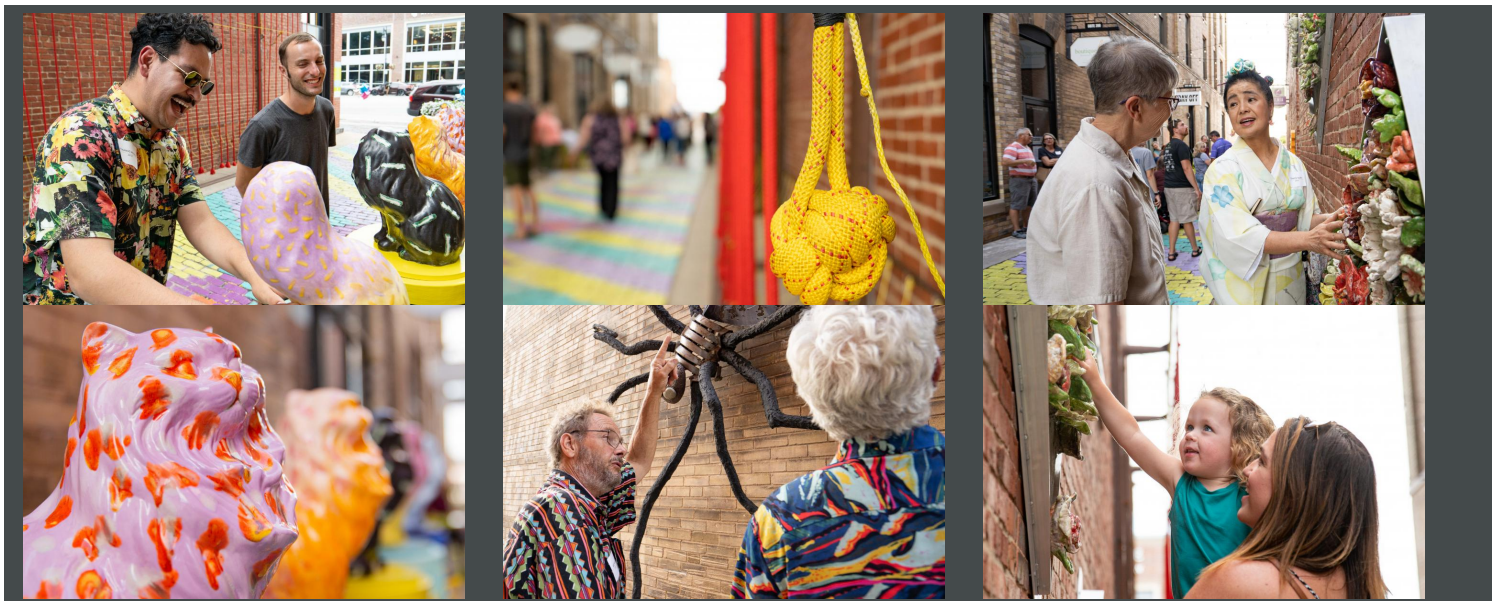

## Gallery Alley

**Gallery Alley is a playground for the senses - full of color, sound and touch.** The alley is a destination for intersensory art experiences featuring artwork created in partnership with local artists and organizations. Each work was created with a conscious effort to serve all visitors, including specific consideration for individuals with low to no vision.

This award-winning placemaking project contributes to the identity, character and culture of downtown by serving as an activator and catalyst for continued growth.

We invite you to explore the sculptures, take in the scenery around you and discover the array of distinct offerings in downtown Wichita.

## Behind the art

Learn more about the inspiration behind Gallery Alley's unique artwork created by local artists and organizations.

In 2017, Downtown Wichita received a grant from the Knight Foundation Fund at the Wichita Foundation to create Gallery Alley. In 2019, following the success of the temporary installment, the City of Wichita permanently closed the alley to vehicular traffic to improve pedestrian safety and encourage walkability.