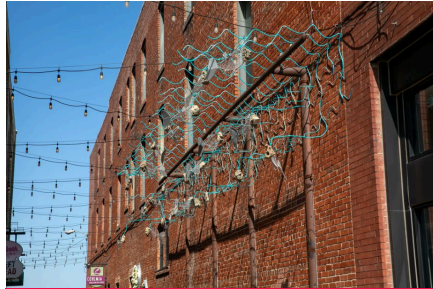

DOWNTOWN WICHITA

Gallery Alley

Gallery Alley is a playground for the senses - full of color, sound and touch. The alley is a destination for intersensory art experiences featuring artwork created in partnership with local artists and organizations. Each work was created with a conscious effort to serve all visitors, including specific consideration for individuals with low to no vision.

Behind the art

Learn more about the inspiration behind Gallery Alley's unique artwork created by local artists and organizations.

DOWNTOWN WICHITA

Alley Cats

Machine-Nature Interface 88

Maitreya, Ceramic Flowers

Envision Your Impression

Flying Rockfish

About Gallery Alley

From underutilized to unique. Gallery Alley, located at 616 E. Douglas Ave. in Wichita, is a once overlooked space transformed into a lively public hangout. Bursting with vibrant colors, the distinctive alley beckons visitors to immerse themselves in locally curated artwork and discover the array of unique offerings in downtown Wichita.

In 2017, Downtown Wichita received a grant from the Knight Foundation Fund at the Wichita Foundation to create Gallery Alley. In 2019, following the success of the temporary installment, the City of Wichita permanently closed the alley to vehicular traffic to improve pedestrian safety and encourage walkability.