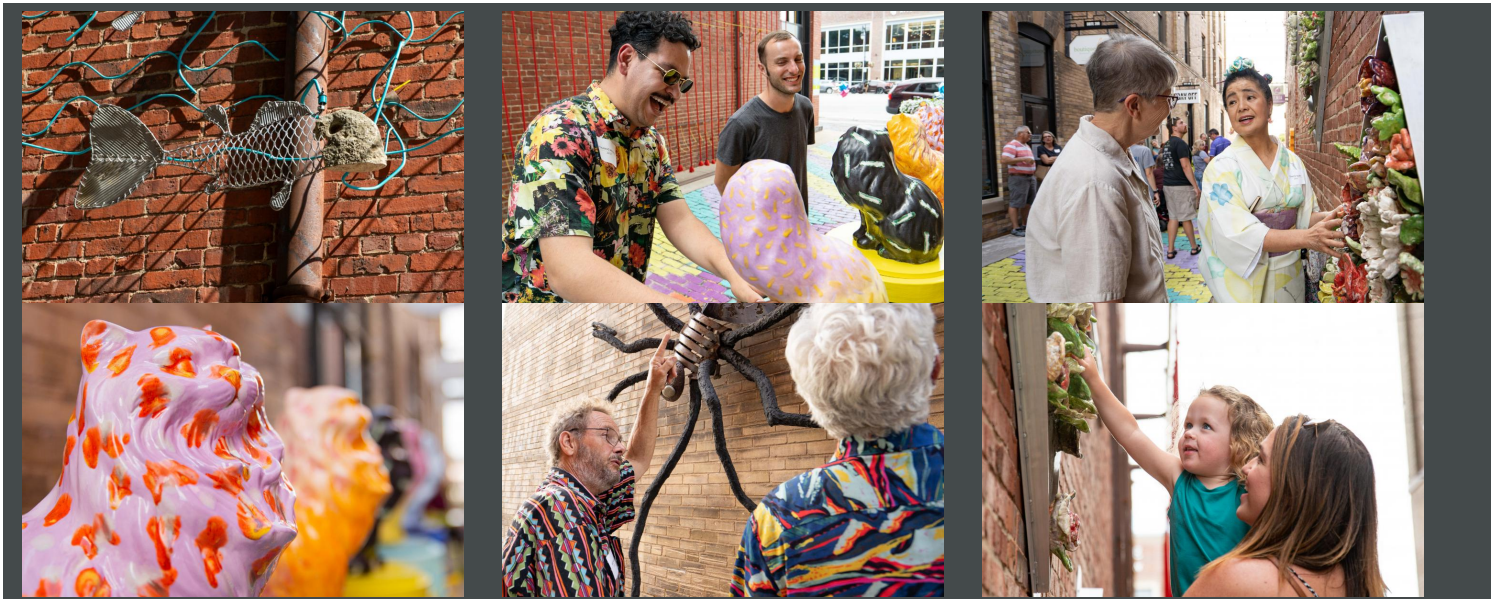

DOWNTOWN WICHITA

Gallery Alley

Gallery Alley is a playground for the senses - full of color, sound and touch. The alley is a destination for intersensory art experiences featuring artwork created in partnership with local artists and organizations. Each work was created with a conscious effort to serve all visitors, including specific consideration for individuals with low to no vision.

This award-winning placemaking project contributes to the identity, character and culture of downtown by serving as an activator and catalyst for continued growth.

We invite you to explore the sculptures, take in the scenery around you and discover the array of distinct offerings in downtown Wichita.

Envision Your Impression

Flying Rockfish

About Gallery Alley

From underutilized to unique. Gallery Alley, located at 616 E. Douglas Ave. in Wichita, is a once overlooked space transformed into a lively public hangout. Bursting with vibrant colors, the distinctive alley beckons visitors to immerse themselves in locally curated artwork and discover the array of unique offerings in downtown Wichita.

In 2017, Downtown Wichita received a grant from the Knight Foundation Fund at the Wichita Foundation to create Gallery Alley. In 2019, following the success of the temporary installment, the City of Wichita permanently closed the alley to vehicular traffic to improve pedestrian safety and encourage walkability.