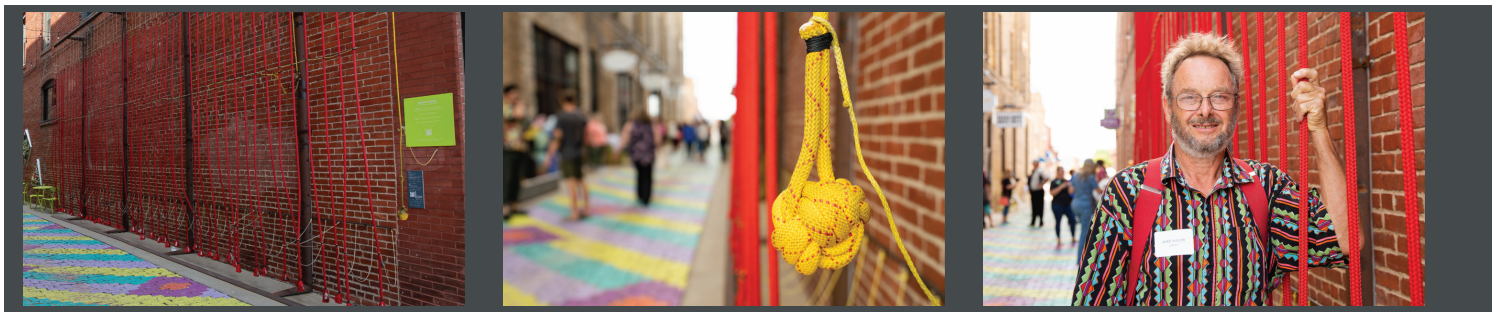

DOWNTOWN WICHITA

Rhythm Maker!, 2020

Rhythm Maker! is an interactive kinetic sculpture featuring a collection of ropes and hidden stainless-steel rods. By pulling the knotted rope at the piece's south end, the connected ropes create a curtain-like effect that will swell and sway like a beautiful ocean.

[Audio Description](#)

Mike Miller, Artist

Mike Miller is best known for his Machine-Nature Interface sculptures. The majority of his work is kinetic, and can be powered by anything from a motor and salvaged gears to the wind. Miller was born, raised and educated in Kansas and finds inspiration and materials for both the machine and the nature aspects of his work around his home and studio in rural Butler County. Learn more at mikemillersculpture.com.