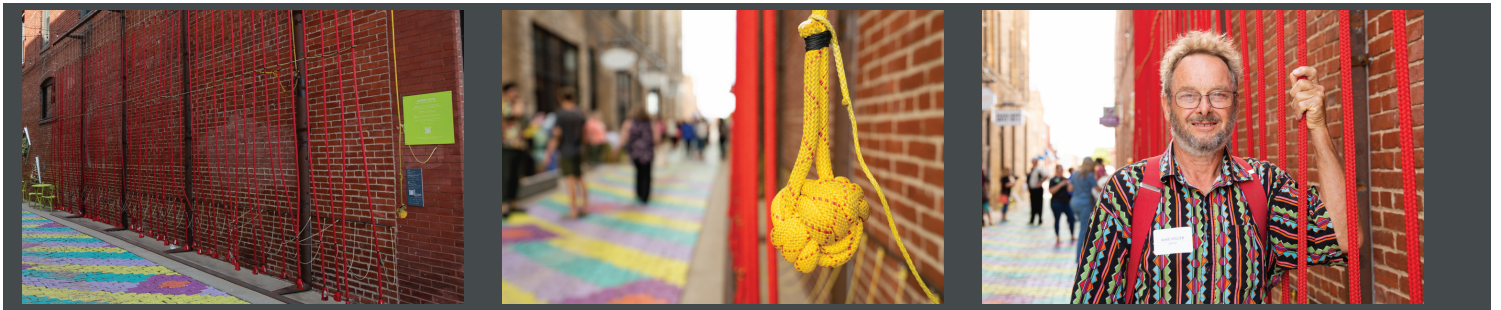

DOWNTOWN WICHITA

Rhythm Maker!, 2020

Rhythm Maker! is an interactive kinetic sculpture featuring a collection of ropes and hidden stainless-steel rods. By pulling the knotted rope at the piece's south end, the connected ropes create a curtain-like effect that will swell and sway like a beautiful ocean.

[Audio Description](#)

Mike Miller, Artist

Mike Miller is best known for his Machine-Nature Interface sculptures. The majority of his work is kinetic, and can be powered by anything from a motor and salvaged gears to the wind. Miller was born, raised and educated in Kansas and finds inspiration and materials for both the machine and the nature aspects of his work around his home and studio in rural Butler County. Learn more at mikemillersculpture.com.