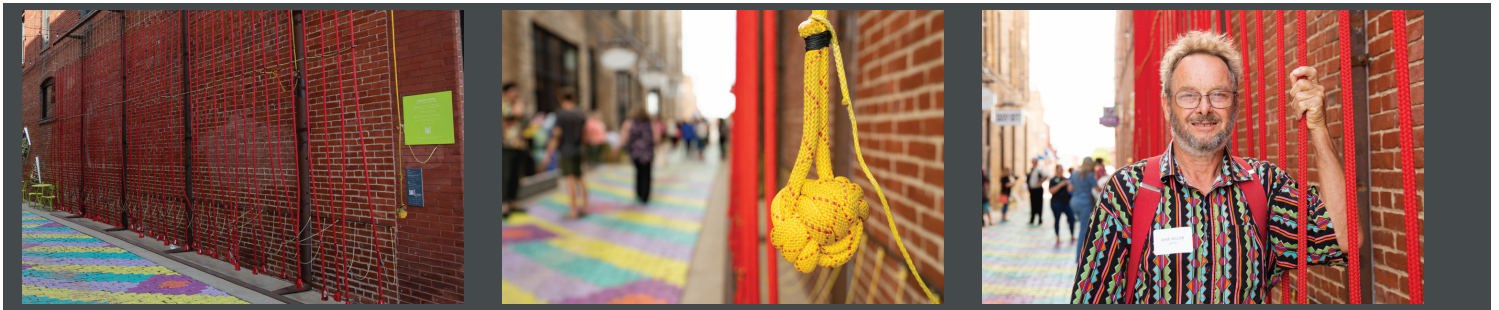

# DOWNTOWN WICHITA

## Rhythm Maker!, 2020

Rhythm Maker! is an interactive kinetic sculpture featuring a collection of ropes and hidden stainless-steel rods. By pulling the knotted rope at the piece's south end, the connected ropes create a curtain-like effect that will swell and sway like a beautiful ocean.

## Mike Miller, Artist

Mike Miller is best known for his Machine-Nature Interface sculptures. The majority of his work is kinetic, and can be powered by anything from a motor and salvaged gears to the wind. Miller was born, raised and educated in Kansas and finds inspiration and materials for both the machine and the nature aspects of his work around his home and studio in rural Butler County. Learn more at [mikemillersculpture.com](http://mikemillersculpture.com).