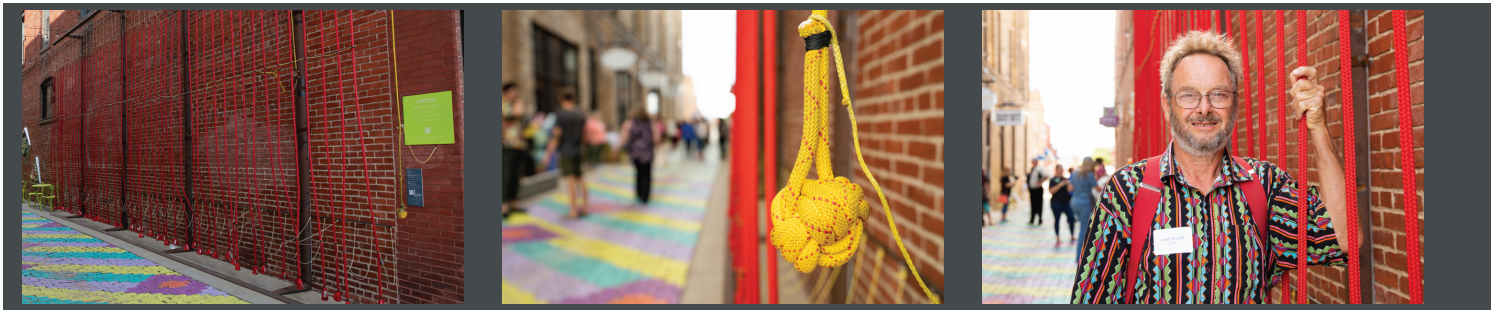

DOWNTOWN WICHITA

Rhythm Maker!, 2020

Rhythm Maker! is an interactive kinetic sculpture featuring a collection of ropes and hidden stainless-steel rods. By pulling the knotted rope at the piece's south end, the connected ropes create a curtain-like effect that will swell and sway like a beautiful ocean.

[Audio Description](#)

Mike Miller, Artist

Mike Miller is best known for his Machine-Nature Interface sculptures. The majority of his work is kinetic, and can be powered by anything from a motor and salvaged gears to the wind. Miller was born, raised and educated in Kansas and finds inspiration and materials for both the machine and the nature aspects of his work around his home and studio in rural Butler County. Learn more at mikemillersculpture.com.