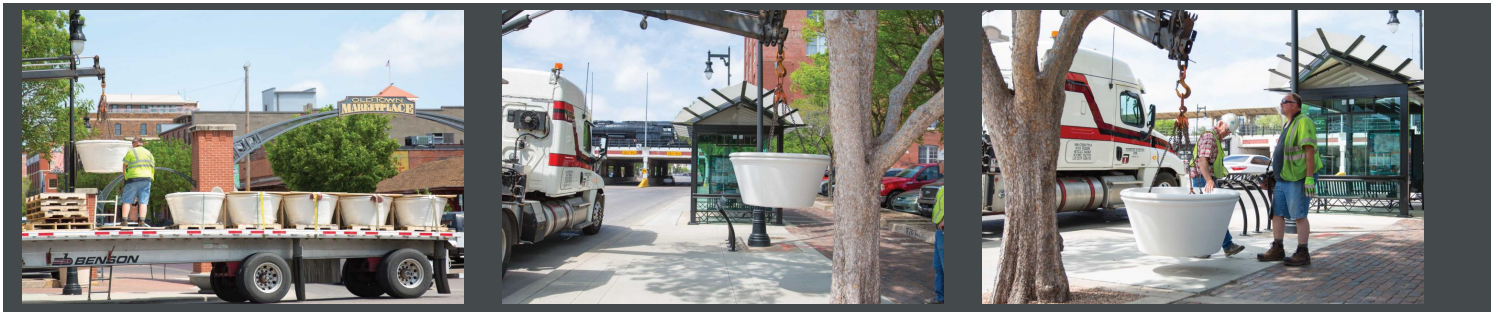

DOWNTOWN WICHITA

Elevating our Streetscapes

Flowers on Douglas is a volunteer-based beautification project. Launched in 2017, the initiative includes more than 200 meticulously crafted planter pots and hanging baskets adorning Wichita's bustling Douglas Avenue. Sheriff of Flowers on Douglas Cindy Carnahan leads the effort in collaboration with Downtown Wichita, Hein Lawn and Landscaping and a group of master gardeners.

[Learn more](#) about Cindy Carnahan and how Flowers on Douglas is reshaping the vibrancy of downtown Wichita.

[Donate Now](#)

Installation

In April of 2017, more than 100 planter pots along Douglas Avenue showcased flowers and greenery.

Project Expansion

In June of 2018, over 80 hanging baskets filled with cascading flowers were added to further enhance the beautiful foliage. Today there is more than 120 hanging baskets lining Douglas Avenue during the summer months.

DOWNTOWN WICHITA

Your Investment is Critical

Flowers on Douglas is a volunteer-based initiative with the purchase of plants supported by donations. In order to make this project a success and maintain the desired visual impact, your investment is critical.