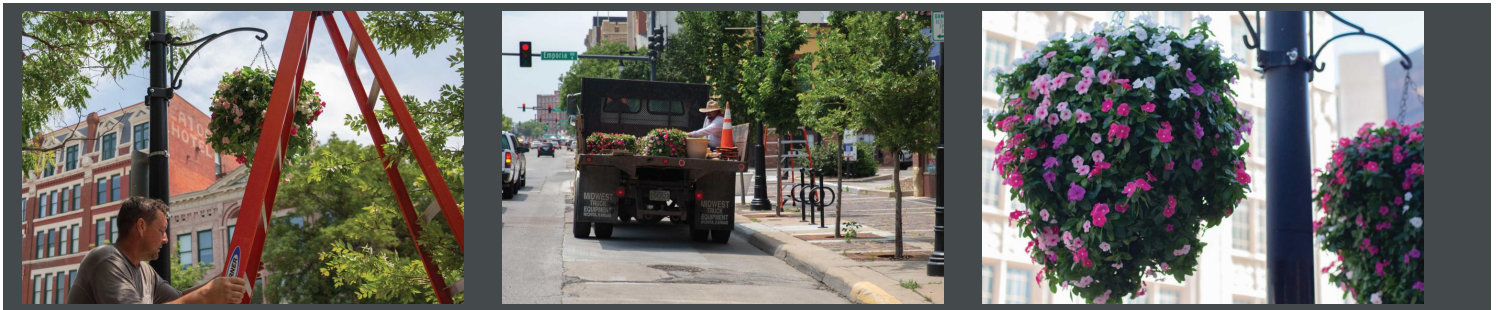

DOWNTOWN WICHITA

Elevating our Streetscapes

Flowers on Douglas is a successful downtown beautification project launched in 2017. Each year, more than 12,000 flowers fill planter pots and hanging baskets along Wichita's Douglas Avenue. The effort is led by Cindy Carnahan in partnership with Downtown Wichita, Hein Lawn and Landscaping and a team of master gardeners.

[Donate Now](#)

Installation

In April of 2017, more than 100 planters along Douglas Avenue showcased flowers and greenery.

Project Expansion

In June of 2018, over 80 hanging baskets filled with cascading flowers were added to further enhance the beautiful foliage. Today, there are more than 120 hanging baskets lining Douglas Avenue.

Current Plantings

Today, the initiative has expanded to include 123 planter pots and 126 hanging baskets. The first planting, which typically occurs at the end of March and features pansies and cabbage, initiates the annual cycle, which includes approximately 167 flats of flowers planted twice a year. The next planting of summer annuals takes place in early June.