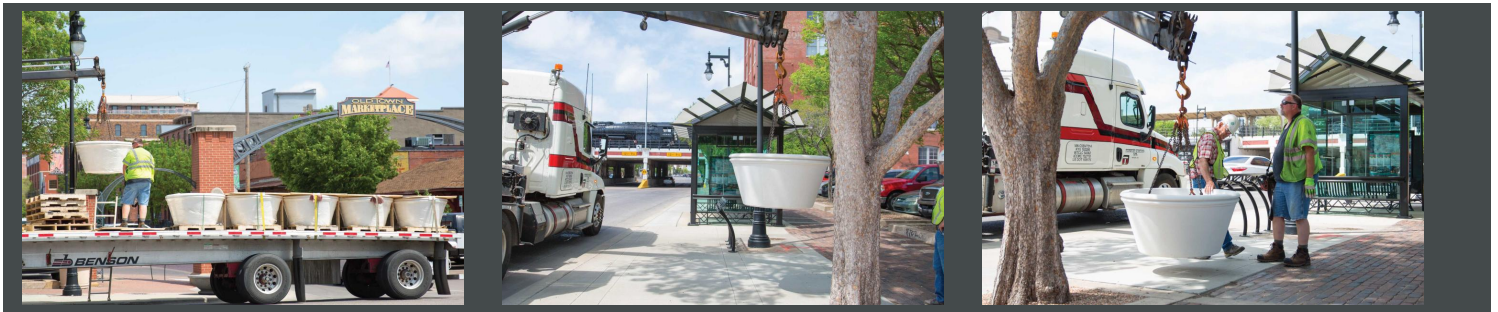

DOWNTOWN WICHITA

Elevating our Streetscapes

Flowers on Douglas is a successful downtown beautification project launched in 2017. Each year, more than 12,000 flowers fill planter pots and hanging baskets along Wichita's Douglas Avenue. The effort is led by Cindy Carnahan in partnership with Downtown Wichita, Hein Lawn and Landscaping and a team of master gardeners.

[Donate Now](#)

Installation

In April of 2017, more than 100 planters along Douglas Avenue showcased flowers and greenery.

Project Expansion

In June of 2018, over 80 hanging baskets filled with cascading flowers were added to further enhance the beautiful foliage. Today, there are more than 120 hanging baskets lining Douglas Avenue.

Current Plantings

Today, the initiative has expanded to include 123 planter pots and 126 hanging baskets. The first planting, which typically occurs at the end of March and features pansies and cabbage, initiates the annual cycle, which includes approximately 167 flats of flowers planted twice a year. The next planting of summer annuals takes place in early June.

DOWNTOWN WICHITA

Your Investment is Critical

Flowers on Douglas is a volunteer-based initiative with the purchase of plants supported by donations. In order to make this project a success and maintain the desired visual impact, your investment is critical.