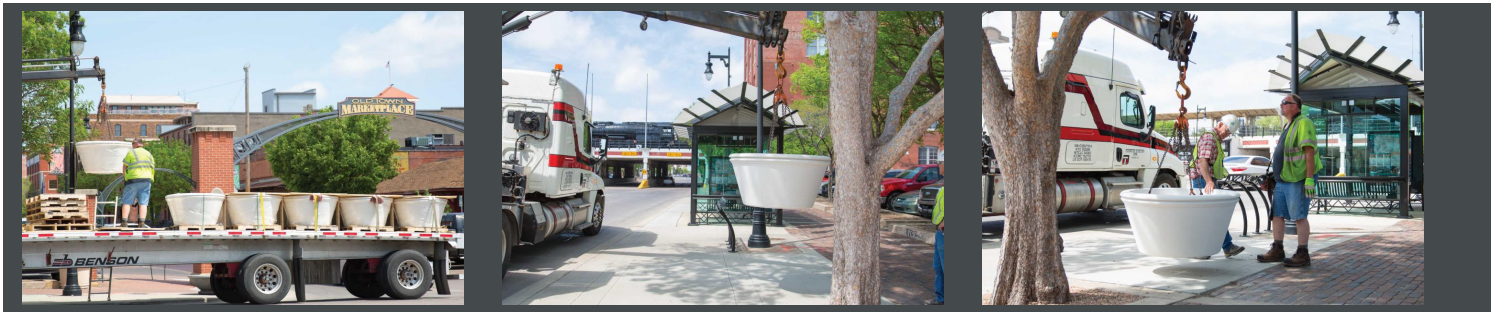

DOWNTOWN WICHITA

Elevating our Streetscapes

Flowers on Douglas is a successful downtown beautification project launched in 2017. Each year, more than 12,000 flowers fill planter pots and hanging baskets along Wichita's Douglas Avenue. The effort is led by Cindy Carnahan in partnership with Downtown Wichita, Hein Lawn and Landscaping and a team of master gardeners.

[Donate Now](#)

Installation

In April of 2017, more than 100 planters along Douglas Avenue showcased flowers and greenery.

Project Expansion

In June of 2018, over 80 hanging baskets filled with cascading flowers were added to further enhance the beautiful foliage. Today, there are more than 120 hanging baskets lining Douglas Avenue.

Current Plantings

Today, the initiative has expanded to include 123 planter pots and 126 hanging baskets. The first planting, which typically occurs at the end of March and features pansies and cabbage, initiates the annual cycle, which includes approximately 167 flats of flowers planted twice a year. The next planting of summer annuals takes place in early June.

DOWNTOWN WICHITA

Your Investment is Critical

Flowers on Douglas is a volunteer-based initiative with the purchase of plants supported by donations. In order to make this project a success and maintain the desired visual impact, your investment is critical.