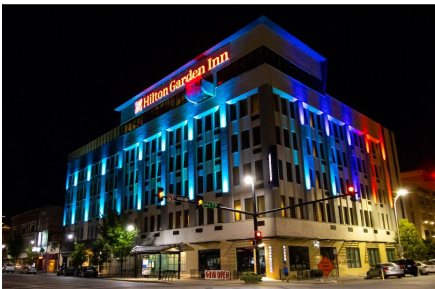

The 401 Pub at the Hilton Garden Inn