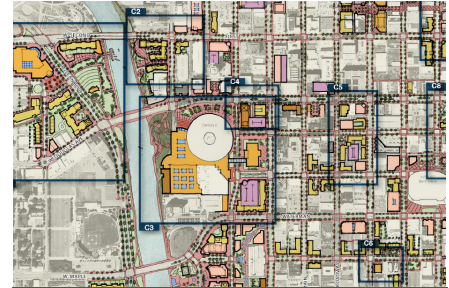

DOWNTOWN WICHITA

Overview

Downtown Wichita Action Plan

Project Downtown

Riverfront Legacy Master Plan

River Corridor Plan

Arena Plan

Douglas Ave. Underpass

Douglas Avenue Design

RTKL Plan

Parking Reports

Market Studies & Plans

APA Great Places Award