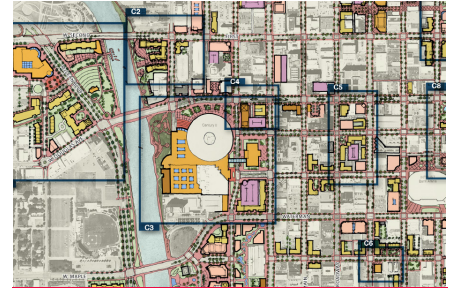

DOWNTOWN WICHITA

Overview

Downtown Wichita Action Plan

Project Downtown

Riverfront Legacy Master Plan

River Corridor Plan

Arena Plan

Douglas Ave. Underpass

Douglas Avenue Design

RTKL Plan

Parking Reports

Market Studies & Plans

APA Great Places Award