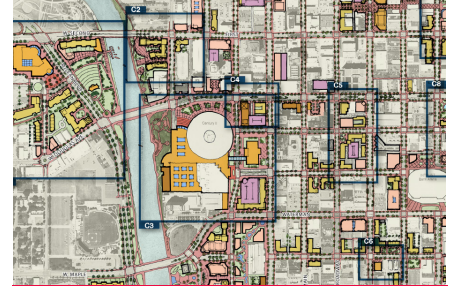

DOWNTOWN WICHITA

Overview

Downtown Wichita Action Plan

Project Downtown

Riverfront Legacy Master Plan

River Corridor Plan

Arena Plan

Douglas Ave. Underpass

Douglas Avenue Design

RTKL Plan

Parking Reports

Market Studies & Plans

APA Great Places Award