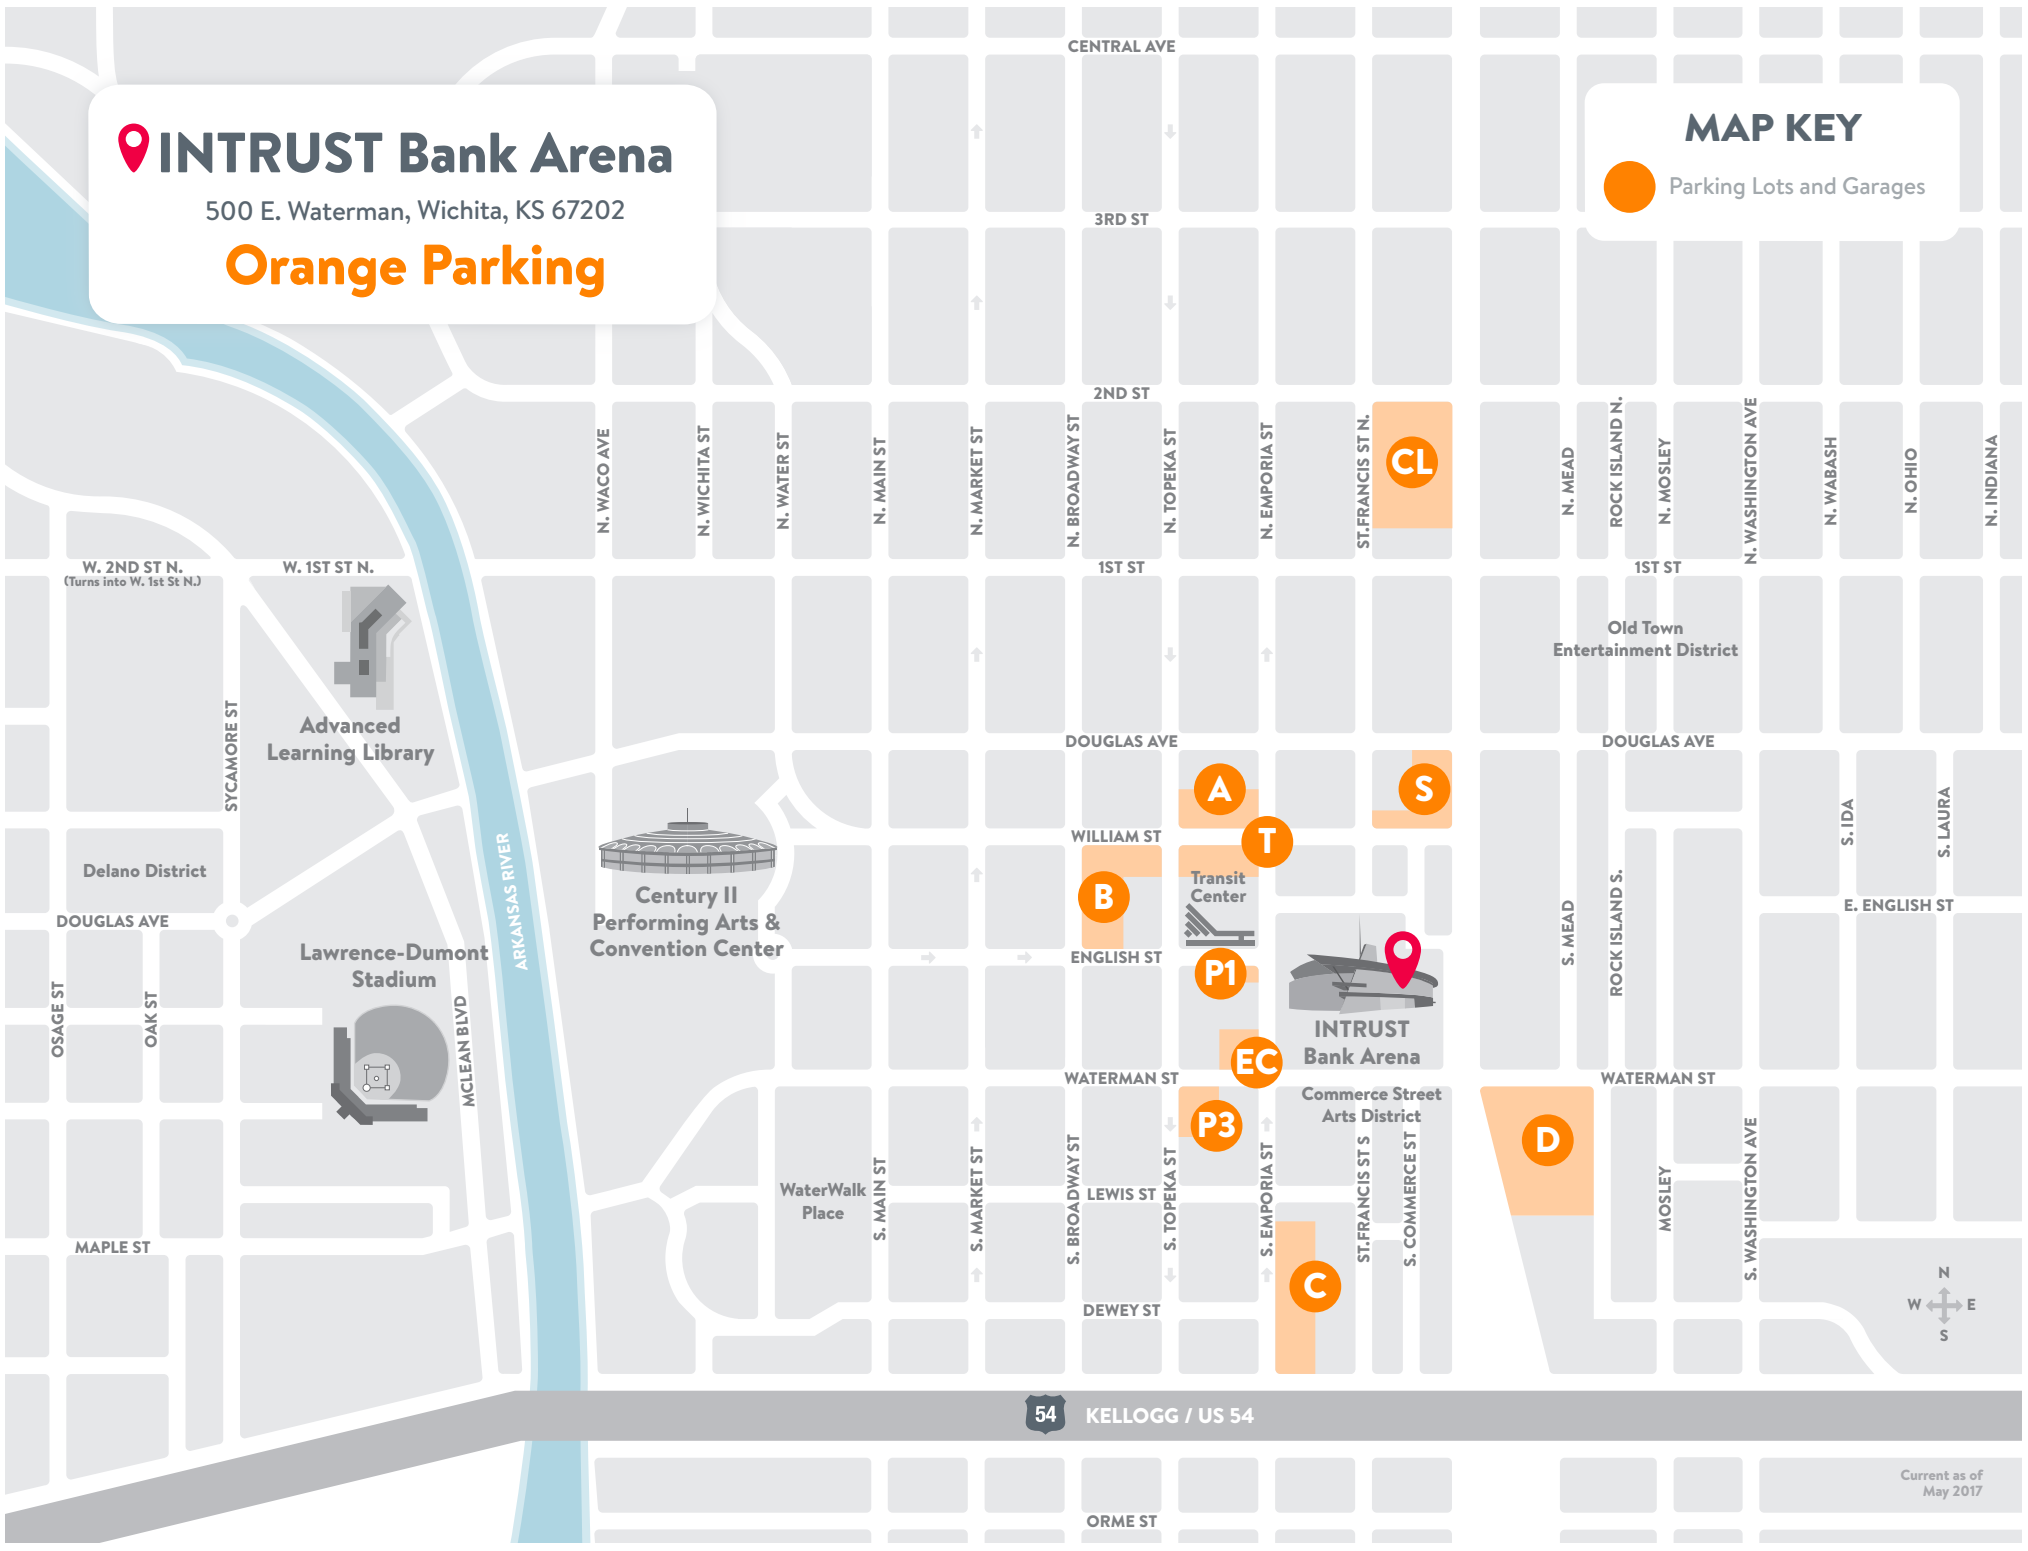

INTRUST Bank Arena

500 E. Waterman, Wichita, KS 67202

Orange Parking

MAP KEY

 Parking Lots and Garages

 54 KELLOGG / US 54

INTRUST Bank Arena - Orange Parking

500 E. Waterman, Wichita, KS 67202

For ticket and show time information visit www.intrustbankarena.com

Parking Options

In addition to on-street parking and privately owned lots and garages (prices may vary), below is a list of parking lots and garages within walking distance of INTRUST Bank Arena (500 E. Waterman). Parking lot and garage prices vary by event. View more info at parkdowntown.org.

A

City Lot A

\$12
121 S. Emporia
650 spaces

B

City Lot B

\$10
200 S. Broadway
256 spaces

C

City Lot C

EC

Easy Credit

\$15
333 S. Emporia
62 spaces

P3

PEC 3

\$15
400 S. Topeka
84 spaces

Transportation Options

Listed below are other modes of transportation available for public use.