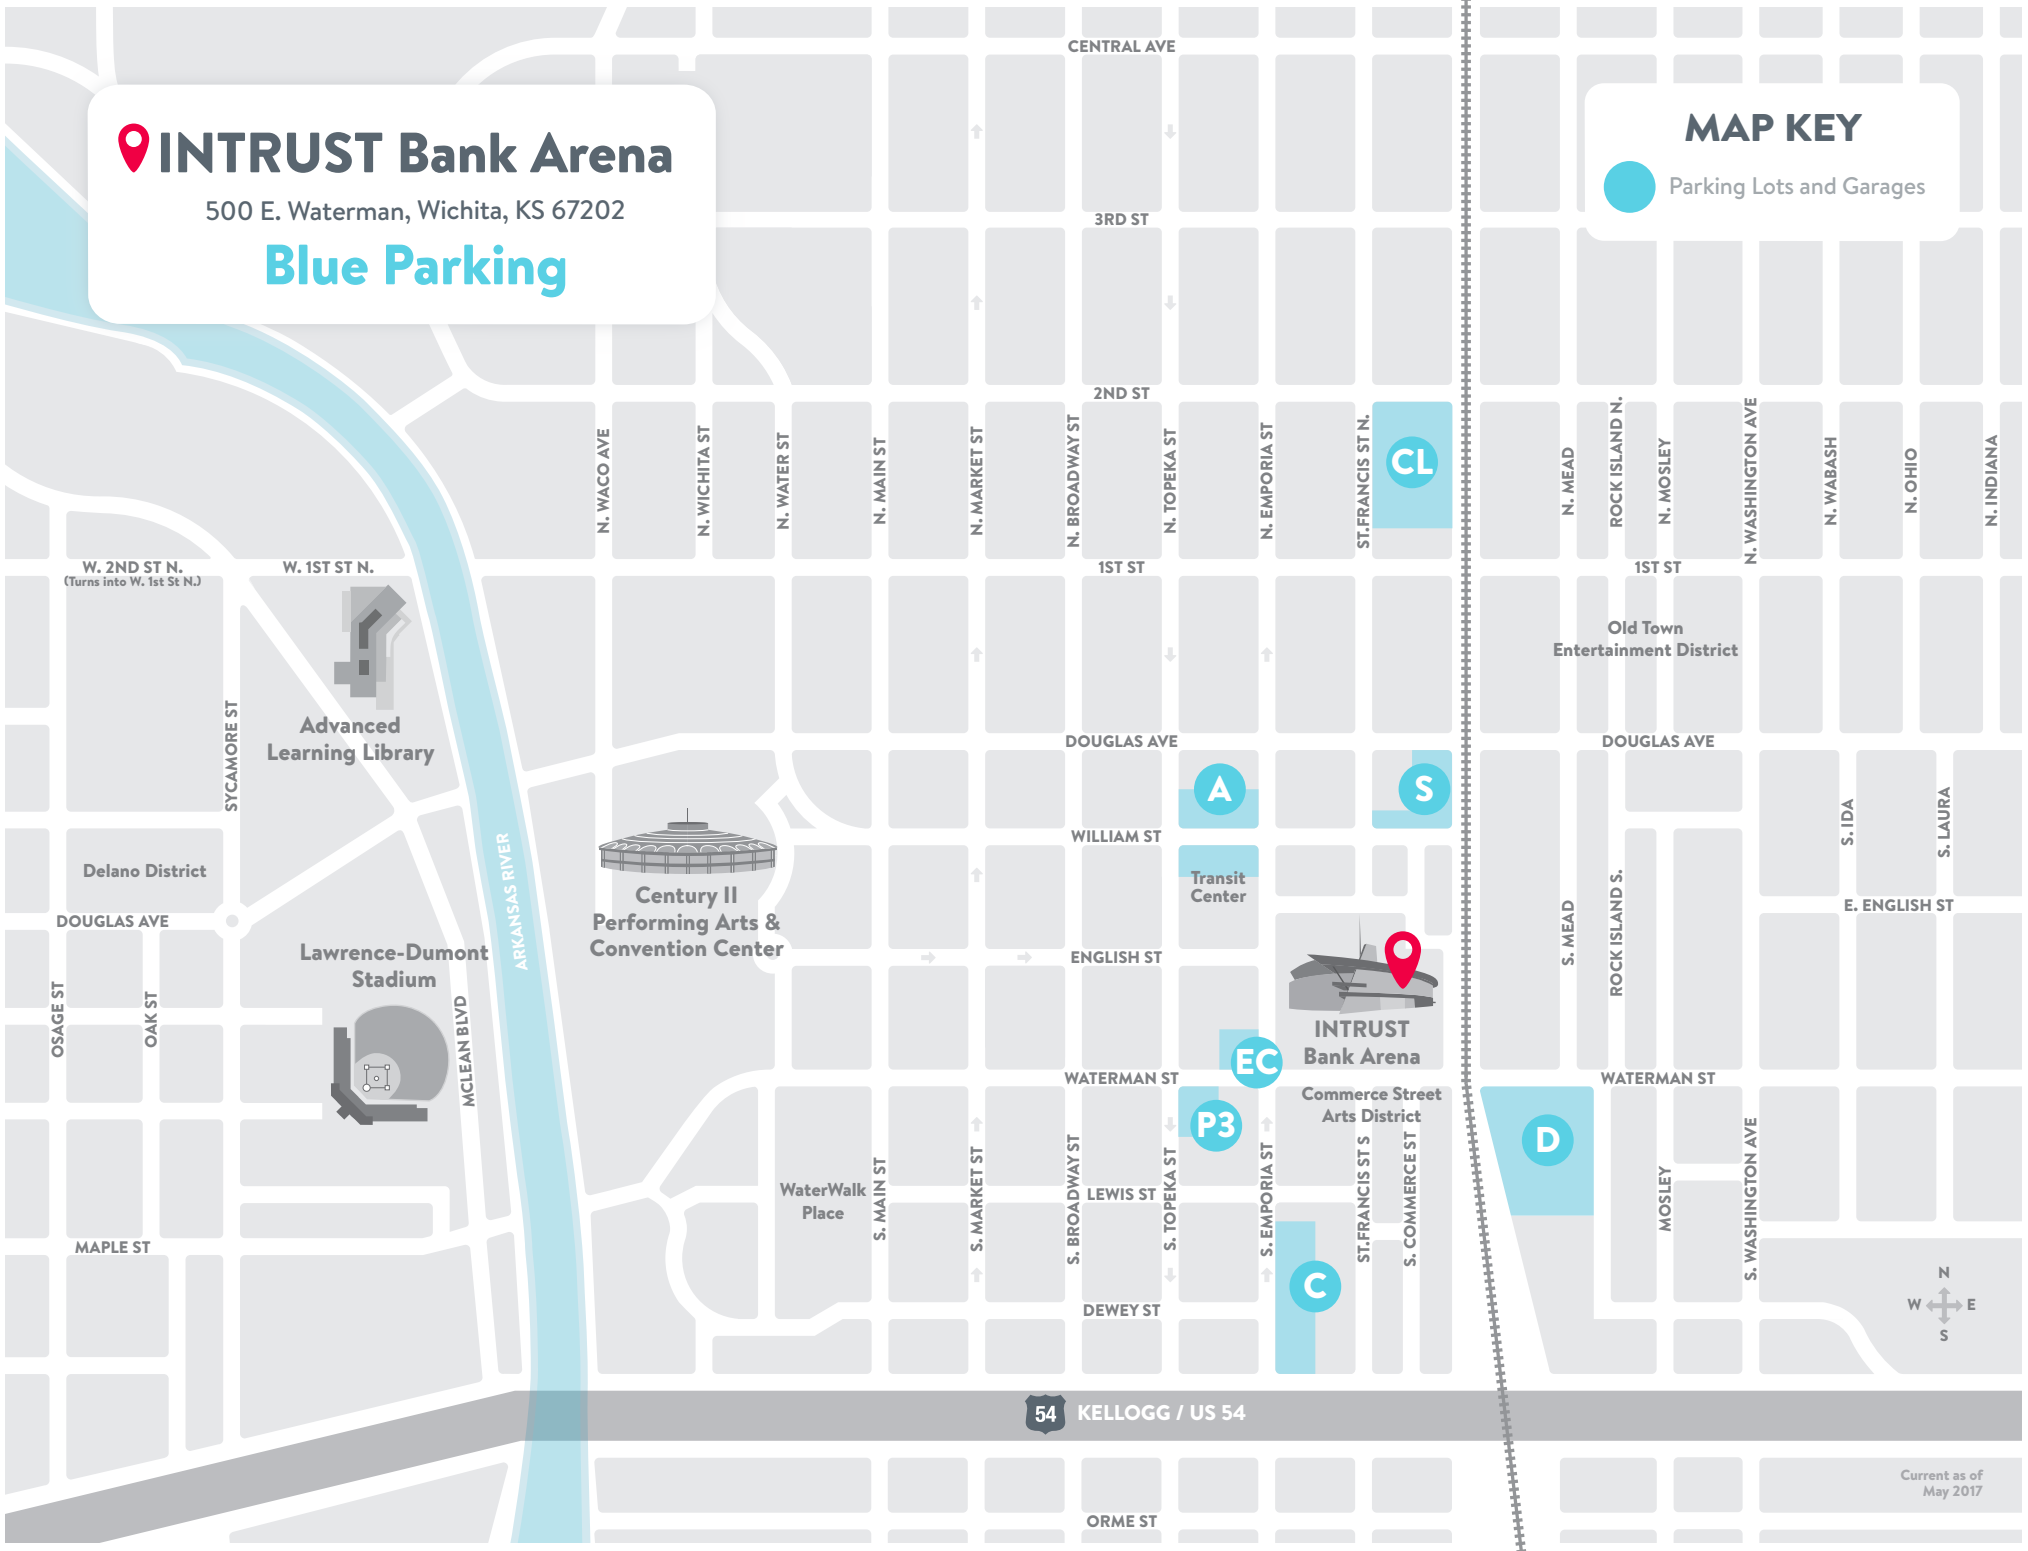

INTRUST Bank Arena

500 E. Waterman, Wichita, KS 67202

Blue Parking

MAP KEY

 Parking Lots and Garages

 54 KELLOGG / US 54

INTRUST Bank Arena - Blue Parking

500 E. Waterman, Wichita, KS 67202

For ticket and show time information visit www.intrustbankarena.com

Parking Options

In addition to on-street parking and privately owned lots and garages (prices may vary), below is a list of parking lots and garages within walking distance of INTRUST Bank Arena (500 E. Waterman). View more info at parkdowntown.org.

A **City Lot A**
\$7
121 S. Emporia

C **City Lot C**
\$7
584 S. Emporia

D **City Lot D**
\$7
777 E. Waterman

P1 **PEC 1**
\$12
301 S. Emporia

P3 **PEC 3**
\$12
400 S. Topeka

EC **Easy Credit**
\$12
333 S. Emporia

S **Spaghetti Works**
\$12
649 E. Douglas

CL **Coleman Lot**
\$Free
250 N. St. Francis

T **Transit Center**
\$7
475 E. William

Transportation Options

Listed below are other modes of transportation available for public use.